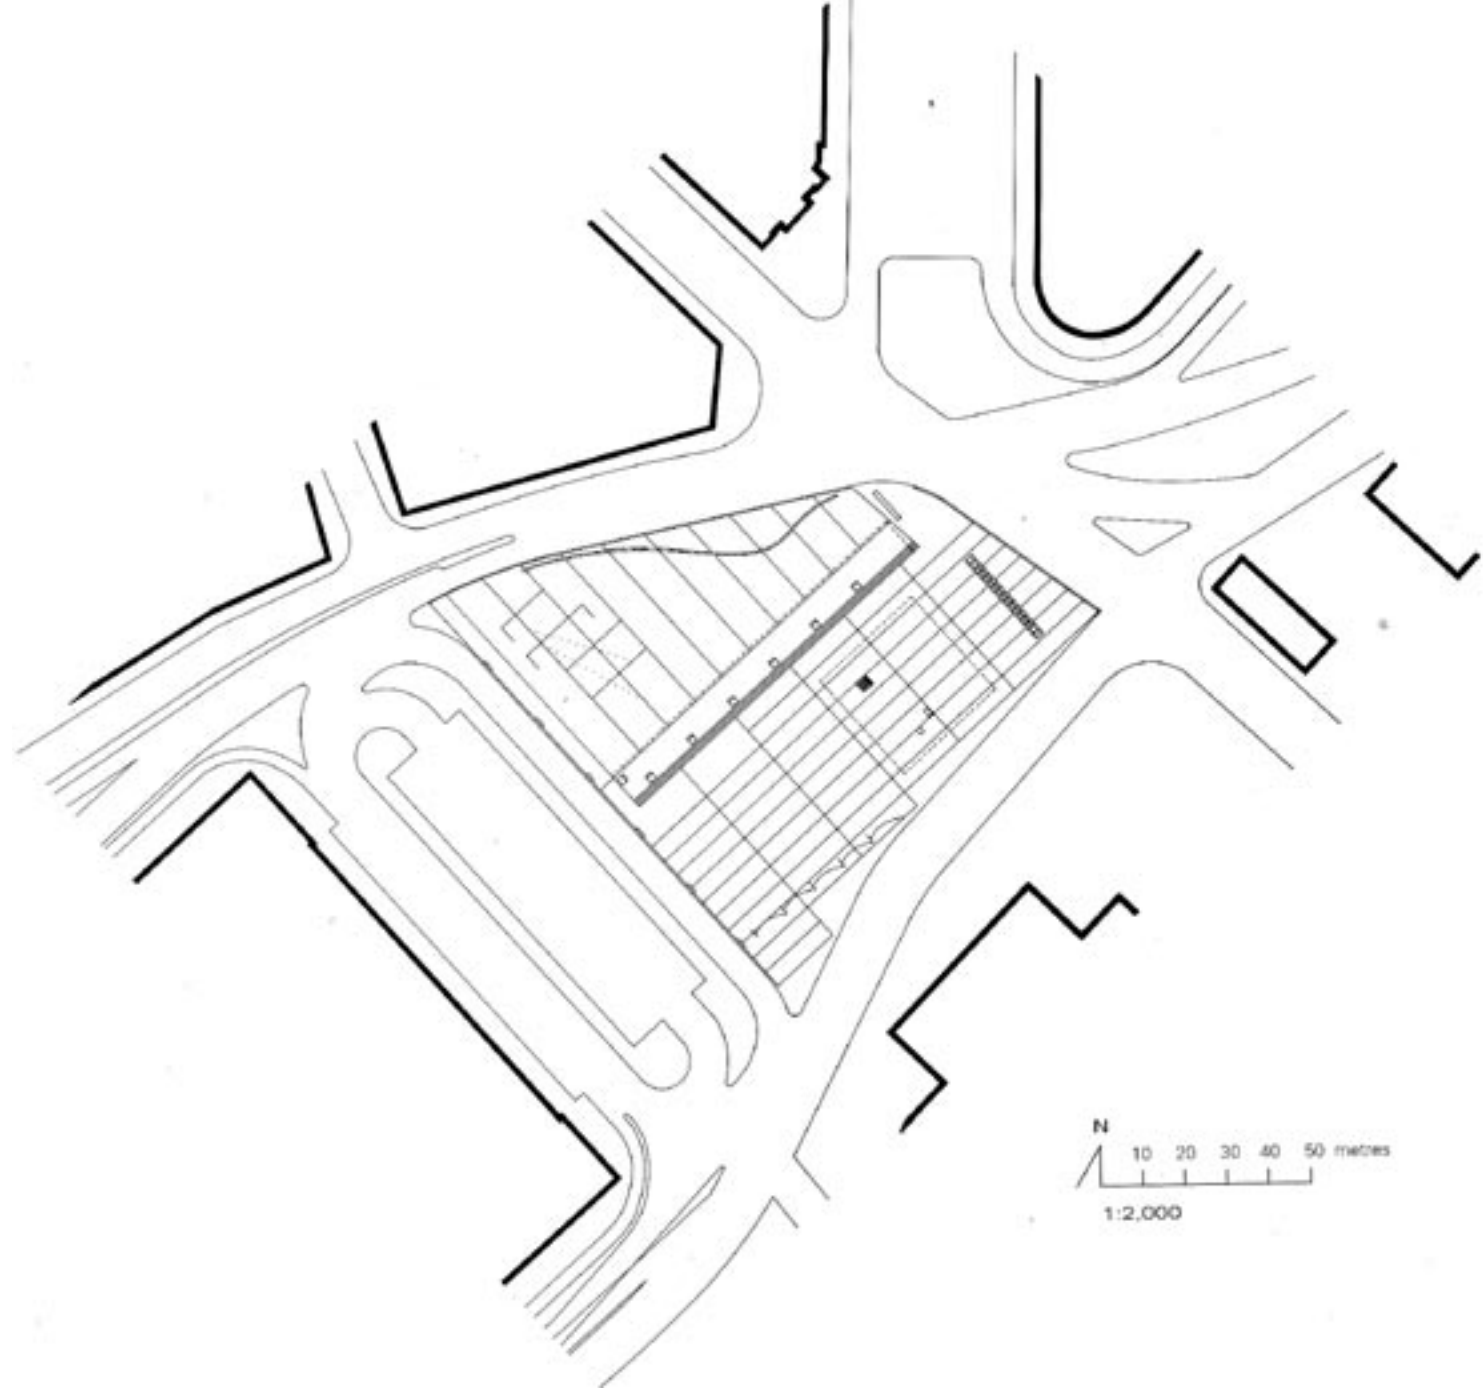

piñon - viaplana | catalunia square  
barcelona, spain | 1983

N  
10 20 30 40 50 metres  
1:2,000

**sources:**  
j. gehl & l. gemzøe, 'new city spaces', the danish architectural press, copenhagen 2003