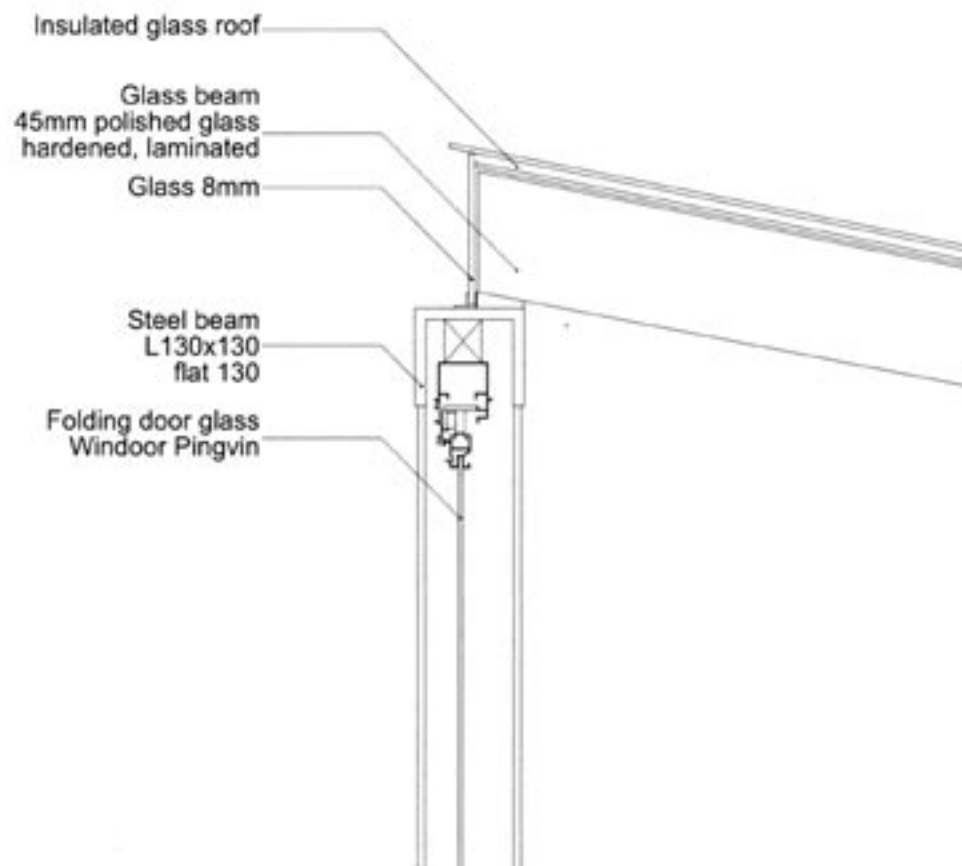

**helen & hard | conservatory in the garden valberget  
stavanger, norway | 2003**

**sources:**  
a+u, 'norway: fehn and his contemporary legacies', n. 411, 2004