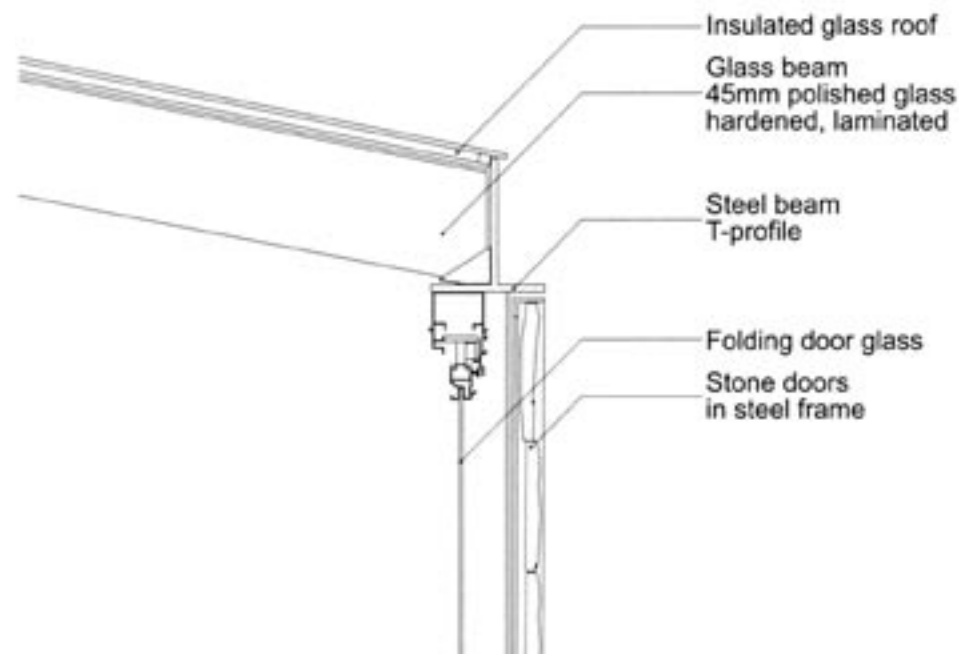

**helen & hard | conservatory in the garden valberget  
stavanger, norway | 2003**

**sources:**  
a+u, 'norway: fehn and his contemporary legacies', n. 411, 2004