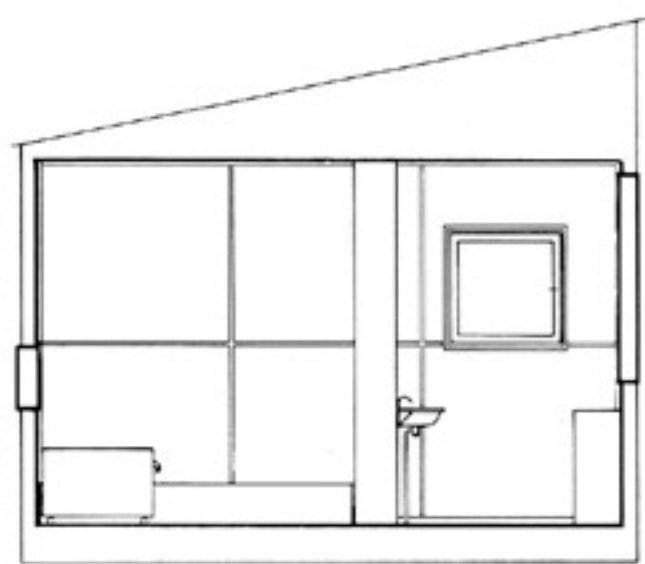

'Le Cabanon' | Roquebrune, Cap-Martin, France | 1952 | Le Corbusier

site plan: 1 - camping units; 2 - restaurant; 3 - cabanon; 4 - atelier; 5 - eileen gray's house; 6 - the sea

en M
 l'air la voiture
 et marcher
 5 pié
 le long de la
 voir ~~se~~ jusqu'à N.
 (ne pas descendre
 à la plage !!!)

le corbusier on the terrace of the restaurant l'etoile de mer

looking toward the cabanon from the atelier

the cabanon and the outer door toward the restaurant

Le plan du cabanon. V = fenêtres de ventilation

0 05

0 05

0 05

et la poutre

FACADE

COUPE A B

FACADE LATÉRALE

FACADE POSTÉRIEURE

interior view with low window toward the mineral landscape

interior views with desk, cupboard and window toward the sea

interior views with toward the entrance and the toilet

interior view with desk, ceiling, washing basin and window toward vegetation