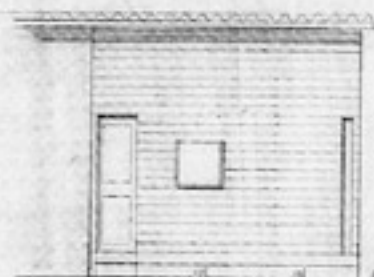

le corbusier on the terrace of the restaurant l'etoile de mer

looking toward the cabanon from the atelier

the cabanon and the outer door toward the restaurant

Le plan du cabanon. V = fenêtres de ventilation

0 05

0 05

0 05

et la poutre

FACADE

COUPE A B

FACADE LATÉRALE

FACADE POSTÉRIEURE

PLAN

CHAMBRE DE VILÉGIATURE

PLAN ECHELLE 002.P.M.

PLAN DE SITUATION D'APRÈS COPIE CONFORME
AU PLAN CADASTRAL N° DL3 1/1000

PROPRIÉTÉ DE _____
LE : _____

205
222
13

24336

interior views with the bed

interior view with low window toward the mineral landscape

interior views with desk, cupboard and window toward the sea

interior views with toward the entrance and the toilet

interior view with desk, ceiling, washing basin and window toward vegetation