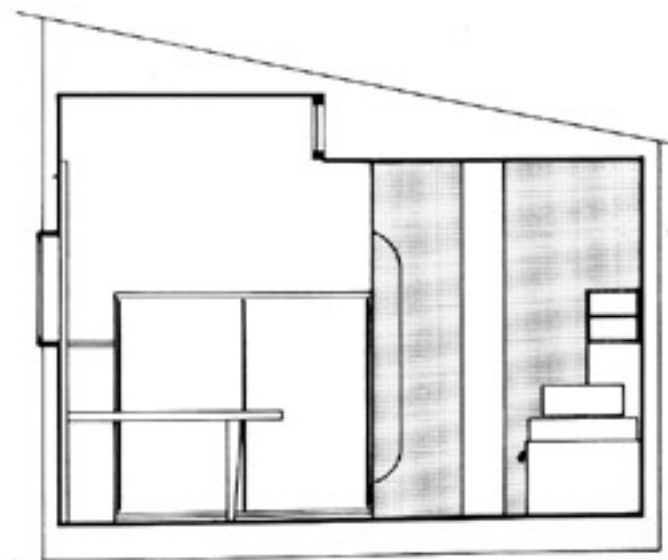

'Le Cabanon' | Roquebrune, Cap-Martin, France | 1952 | Le Corbusier

site plan: 1 - camping units; 2 - restaurant; 3 - cabanon; 4 - atelier; 5 - eileen gray's house; 6 - the sea

en M
 l'air la voiture
 et marcher
 5 pié
 le long de la
 voir ~~se~~ jusqu'à N.
 (ne pas descendre
 à la plage !!!)

le corbusier on the terrace of the restaurant l'etoile de mer

looking toward the cabanon from the atelier

the cabanon and the outer door toward the restaurant

Le plan du cabanon. V = fenêtres de ventilation

0 05

0 05

0 05

et la poutre

FACADE

COUPE A B

FACADE LATÉRALE

FACADE POSTÉRIEURE

interior view with low window toward the mineral landscape

interior views with desk, cupboard and window toward the sea

interior views with toward the entrance and the toilet

interior view with desk, ceiling, washing basin and window toward vegetation