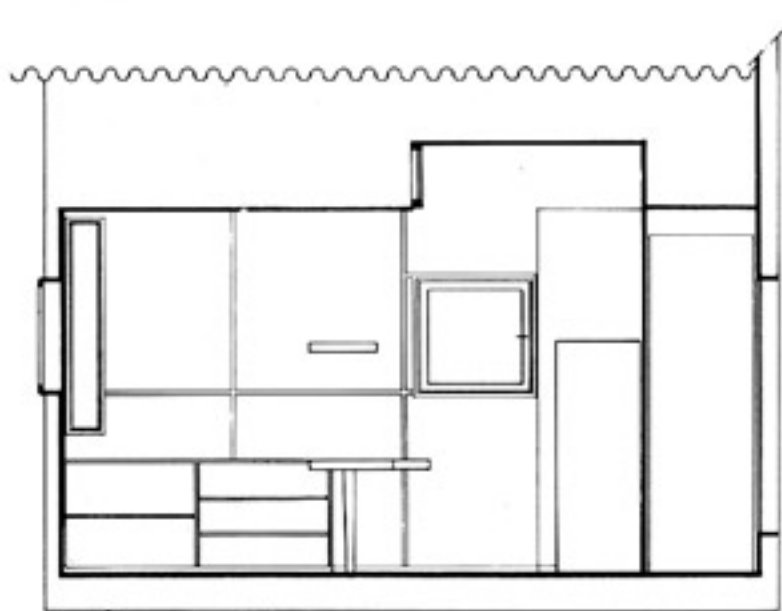

le corbusier on the terrace of the restaurant l'etoile de mer

looking toward the cabanon from the atelier

the cabanon and the outer door toward the restaurant

Le plan du cabanon. V = fenêtres de ventilation

0 05

0 05

0 05

et la poutre

FACADE

COUPE A B

FACADE LATÉRALE

FACADE POSTÉRIEURE

interior view with low window toward the mineral landscape

interior views with desk, cupboard and window toward the sea

interior views with toward the entrance and the toilet

interior view with desk, ceiling, washing basin and window toward vegetation