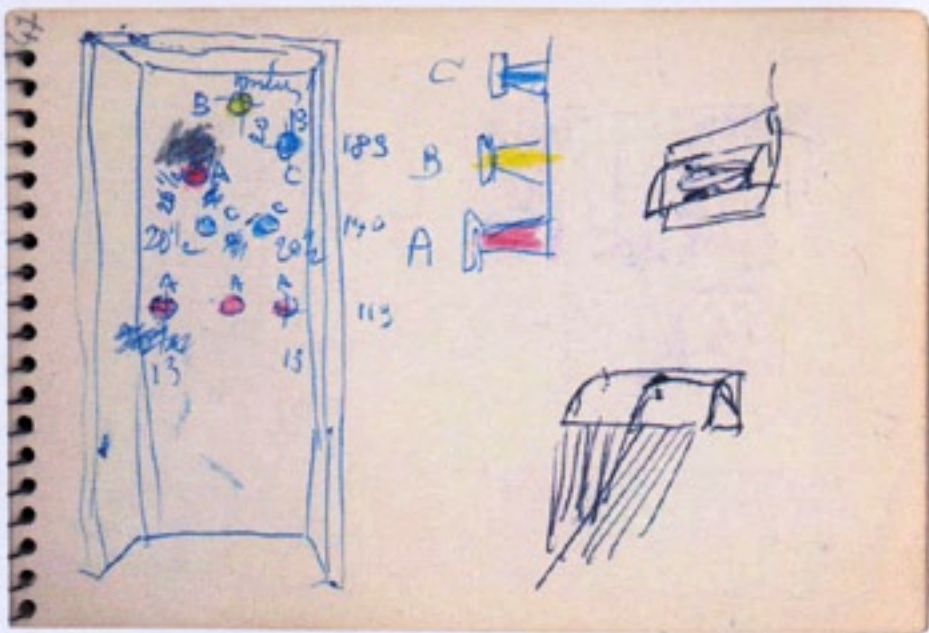

le corbusier on the terrace of the restaurant l'etoile de mer

looking toward the cabanon from the atelier

the cabanon and the outer door toward the restaurant

Le plan du cabanon. V = fenêtres de ventilation

0 05

0 05

0 05

et la poutre

FACADE

COUPE A B

FACADE LATÉRALE

FACADE POSTÉRIEURE

interior view with low window toward the mineral landscape

interior views with desk, cupboard and window toward the sea

interior views with toward the entrance and the toilet

interior view with desk, ceiling, washing basin and window toward vegetation