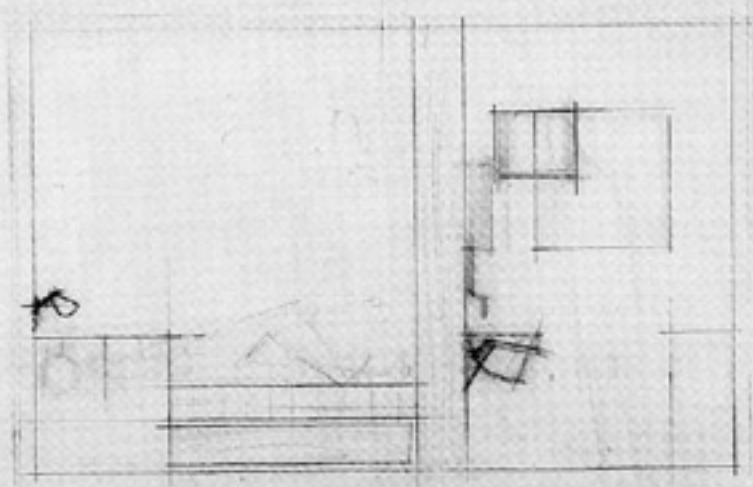

'Le Cabanon' | Roquebrune, Cap-Martin, France | 1952 | Le Corbusier

site plan: 1 - camping units; 2 - restaurant; 3 - cabanon; 4 - atelier; 5 - eileen gray's house; 6 - the sea

en M
 l'air la voiture
 et marcher
 5 pié
 le long de la
 voir ~~se~~ jusqu'à N.
 (ne pas descendre
 à la plage !!!)

le corbusier on the terrace of the restaurant l'etoile de mer

looking toward the cabanon from the atelier

the cabanon and the outer door toward the restaurant

Le plan du cabanon. V = fenêtres de ventilation

PLAN

CHAMBRE DE VILÉGIATURE

PLAN ECHELLE 002.P.M.

PLAN DE SITUATION D'APRÈS COPIE CONFORME
AU PLAN CADASTRAL N° DL3 1/1000

PROPRIÉTÉ DE _____
LE : _____

205
222
13

24336

interior views with the bed

interior view with low window toward the mineral landscape

interior views with desk, cupboard and window toward the sea

interior views with toward the entrance and the toilet

interior view with desk, ceiling, washing basin and window toward vegetation