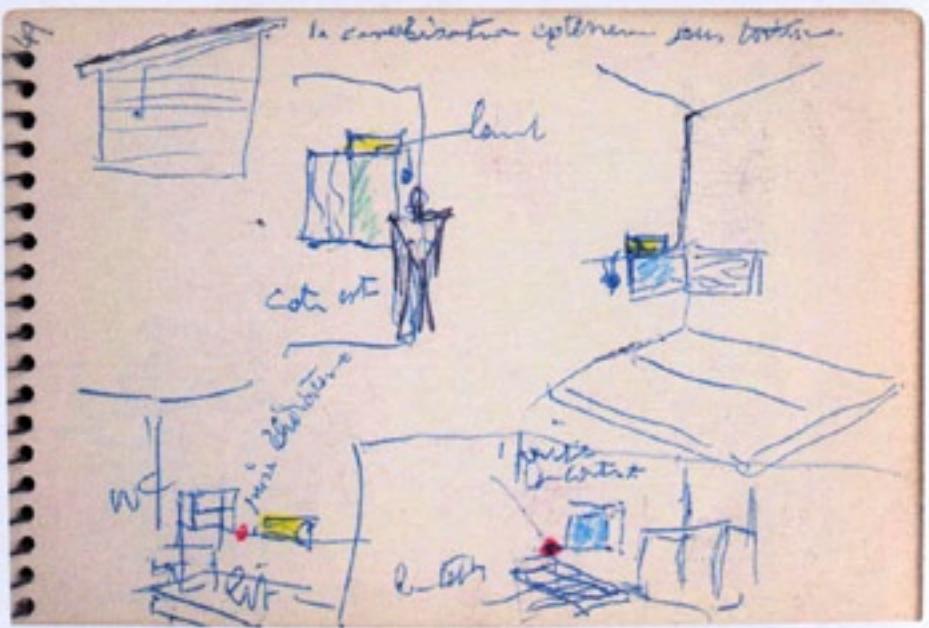

'Le Cabanon' | Roquebrune, Cap-Martin, France | 1952 | Le Corbusier

site plan: 1 - camping units; 2 - restaurant; 3 - cabanon; 4 - atelier; 5 - eileen gray's house; 6 - the sea

en M
 l'air la voiture
 et marcher
 5 pié
 le long de la
 voir ~~se~~ jusqu'à N.
 (ne pas descendre
 à la plage !!!)

le corbusier on the terrace of the restaurant l'etoile de mer

looking toward the cabanon from the atelier

the cabanon and the outer door toward the restaurant

Le plan du cabanon. V = fenêtres de ventilation

0 05

0 05

0 05

et la poutre

FACADE

COUPE A B

FACADE LATÉRALE

FACADE POSTÉRIEURE

interior view with low window toward the mineral landscape

interior views with desk, cupboard and window toward the sea

interior views with toward the entrance and the toilet

interior view with desk, ceiling, washing basin and window toward vegetation