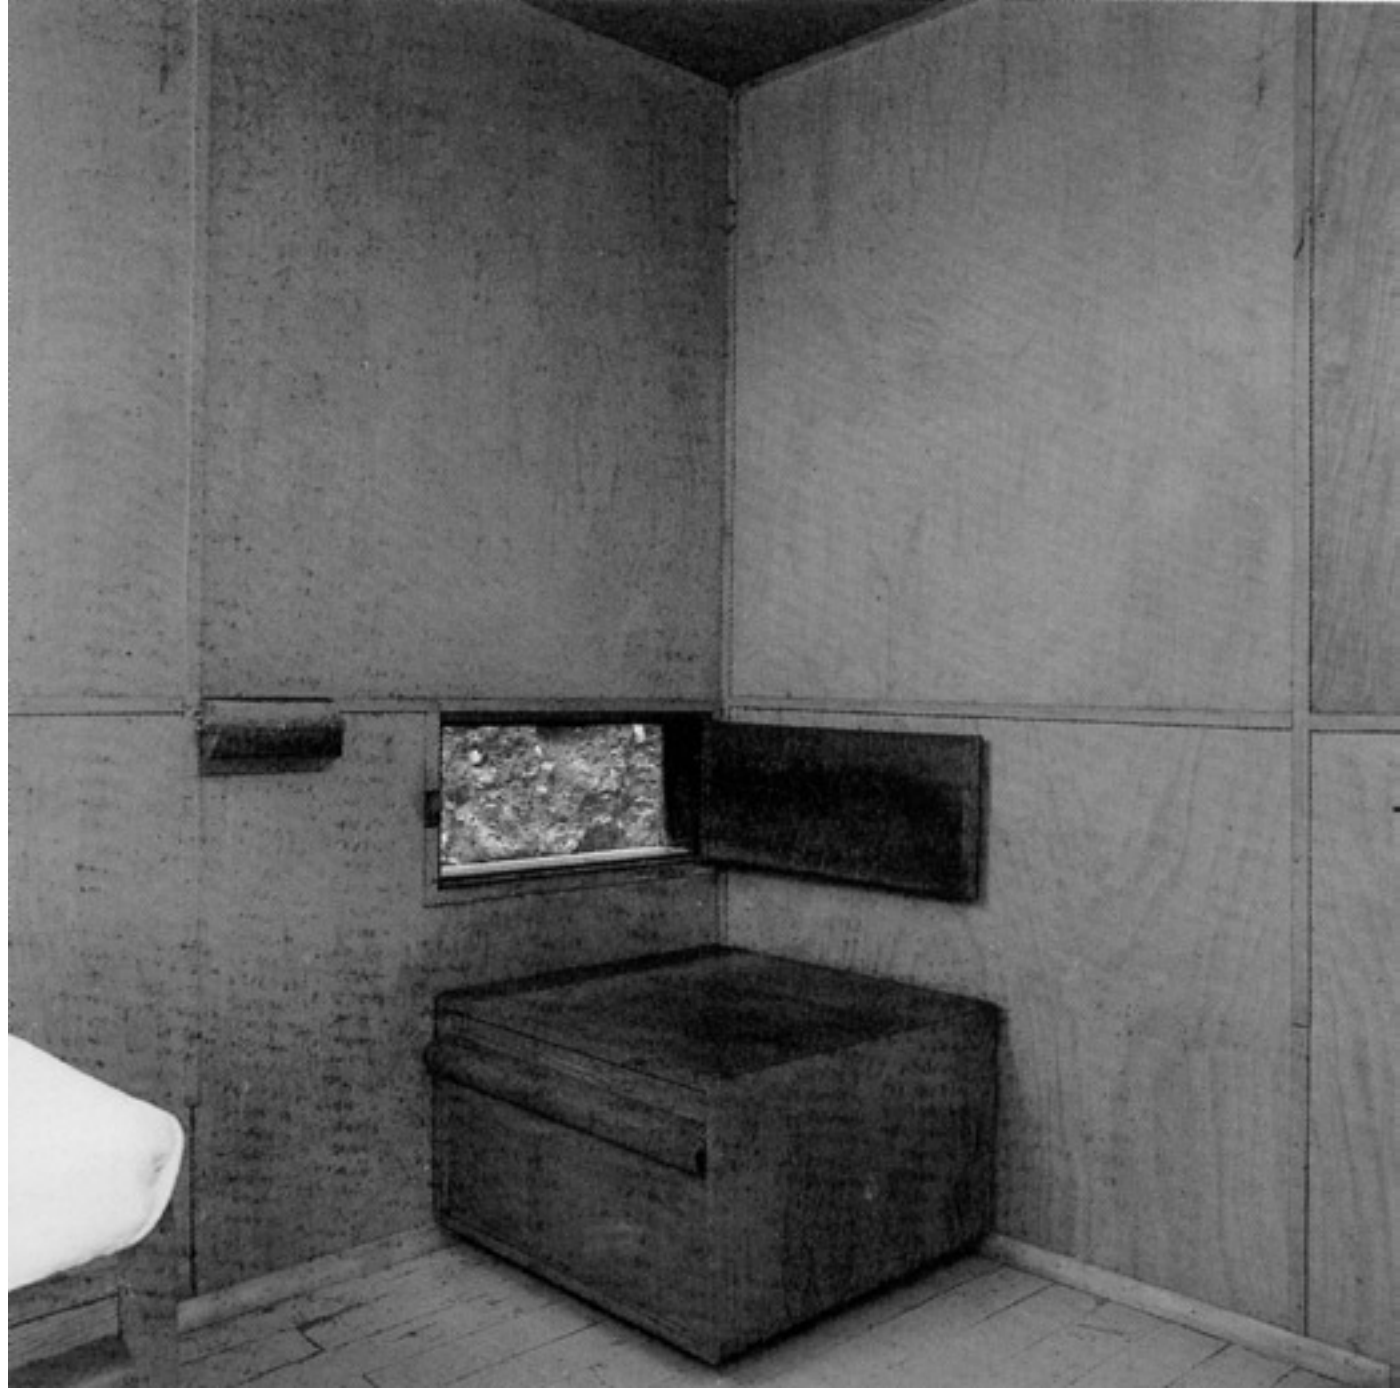

PLAN

CHAMBRE DE VILÉGIATURE

PLAN ECHELLE 002.P.M.

PLAN DE SITUATION D'APRÈS COPIE CONFORME
AU PLAN CADASTRAL N° DL3 1/1000

PROPRIÉTÉ DE _____
LE : _____

205
222
13

24336

interior views with the bed

interior view with low window toward the mineral landscape

interior views with desk, cupboard and window toward the sea

interior views with toward the entrance and the toilet

interior view with desk, ceiling, washing basin and window toward vegetation