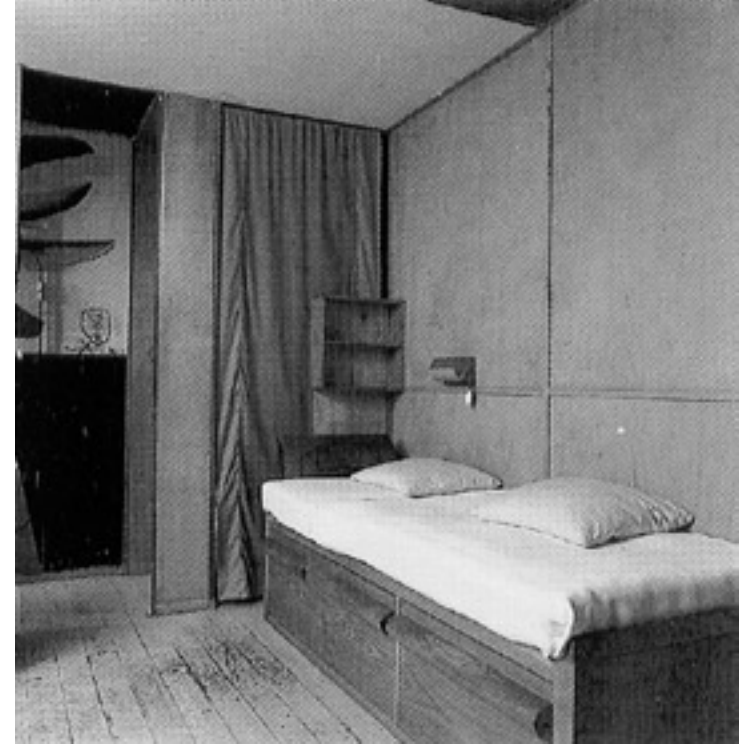

PLAN

CHAMBRE DE VILÉGIATURE

PLAN ECHELLE 002.P.M.

PLAN DE SITUATION D'APRÈS COPIE CONFORME
AU PLAN CADASTRAL N° DL3 1/1000

PROPRIÉTÉ DE _____
LE : _____

205
222
13

24336

interior views with the bed

interior view with low window toward the mineral landscape

interior views with desk, cupboard and window toward the sea

interior views with toward the entrance and the toilet

interior view with desk, ceiling, washing basin and window toward vegetation