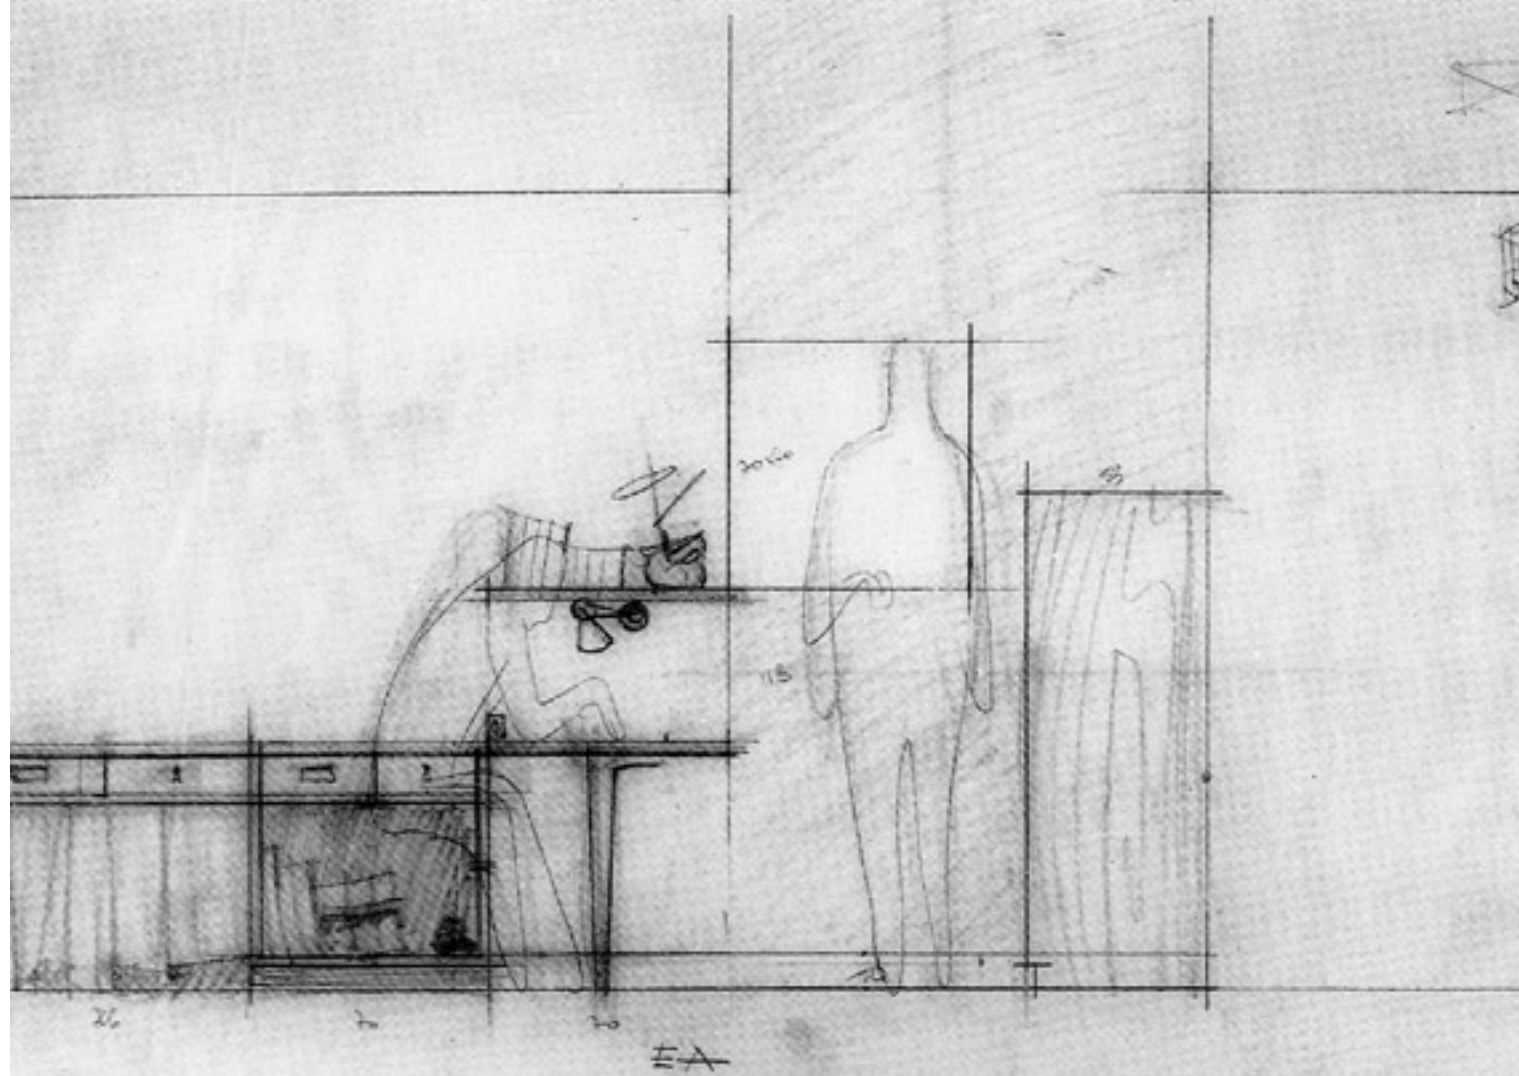

'Le Cabanon' | Roquebrune, Cap-Martin, France | 1952 | Le Corbusier

site plan: 1 - camping units; 2 - restaurant; 3 - cabanon; 4 - atelier; 5 - eileen gray's house; 6 - the sea

en M
 l'air la voiture
 et marcher
 5 pié
 le long de la
 voir ~~se~~ jusqu'à N.
 (ne pas descendre
 à la plage !!!)

le corbusier on the terrace of the restaurant l'etoile de mer

looking toward the cabanon from the atelier

the cabanon and the outer door toward the restaurant

Le plan du cabanon. V = fenêtres de ventilation

PLAN

CHAMBRE DE VILÉGIATURE

PLAN ECHELLE 002.P.M.

PLAN DE SITUATION D'APRÈS COPIE CONFORME
AU PLAN CADASTRAL N° DL3 1/1000

PROPRIÉTÉ DE _____
LE : _____

205
222
13

24336

interior views with the bed

interior view with low window toward the mineral landscape

interior views with desk, cupboard and window toward the sea

interior views with toward the entrance and the toilet

interior view with desk, ceiling, washing basin and window toward vegetation