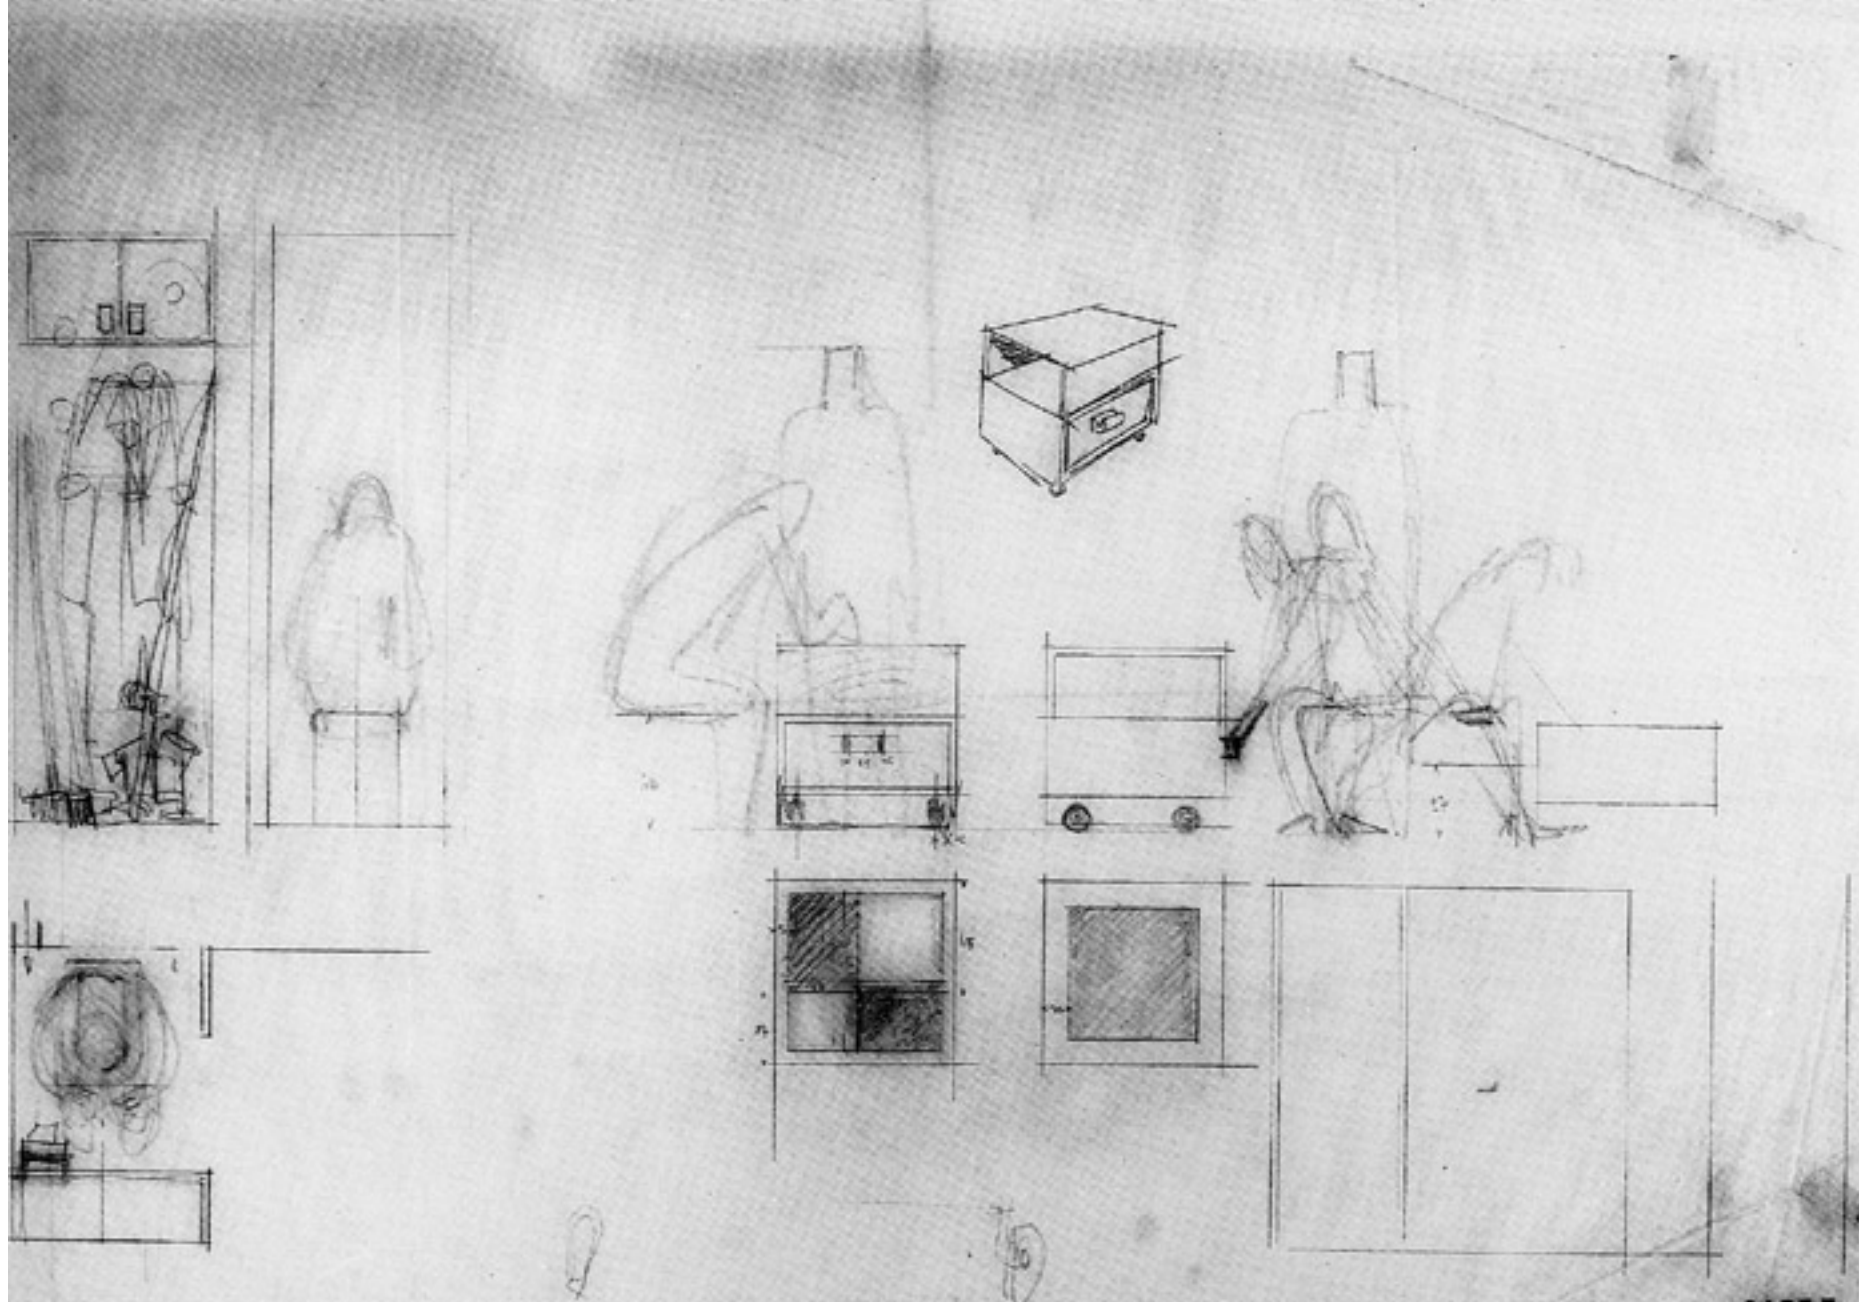

'Le Cabanon' | Roquebrune, Cap-Martin, France | 1952 | Le Corbusier

site plan: 1 - camping units; 2 - restaurant; 3 - cabanon; 4 - atelier; 5 - eileen gray's house; 6 - the sea

en M
 l'air la voiture
 et marcher
 5 pié
 le long de la
 voir ~~se~~ jusqu'à N.
 (ne pas descendre
 à la plage !!!)

le corbusier on the terrace of the restaurant l'etoile de mer

looking toward the cabanon from the atelier

the cabanon and the outer door toward the restaurant

Le plan du cabanon. V = fenêtres de ventilation

PLAN

CHAMBRE DE VILÉGIATURE

PLAN ECHELLE 002.P.M.

PLAN DE SITUATION D'APRÈS COPIE CONFORME
AU PLAN CADASTRAL N° DL3 1/1000

PROPRIÉTÉ DE _____
LE : _____

205
222
13

24336

interior views with the bed

interior view with low window toward the mineral landscape

interior views with desk, cupboard and window toward the sea

interior views with toward the entrance and the toilet

interior view with desk, ceiling, washing basin and window toward vegetation