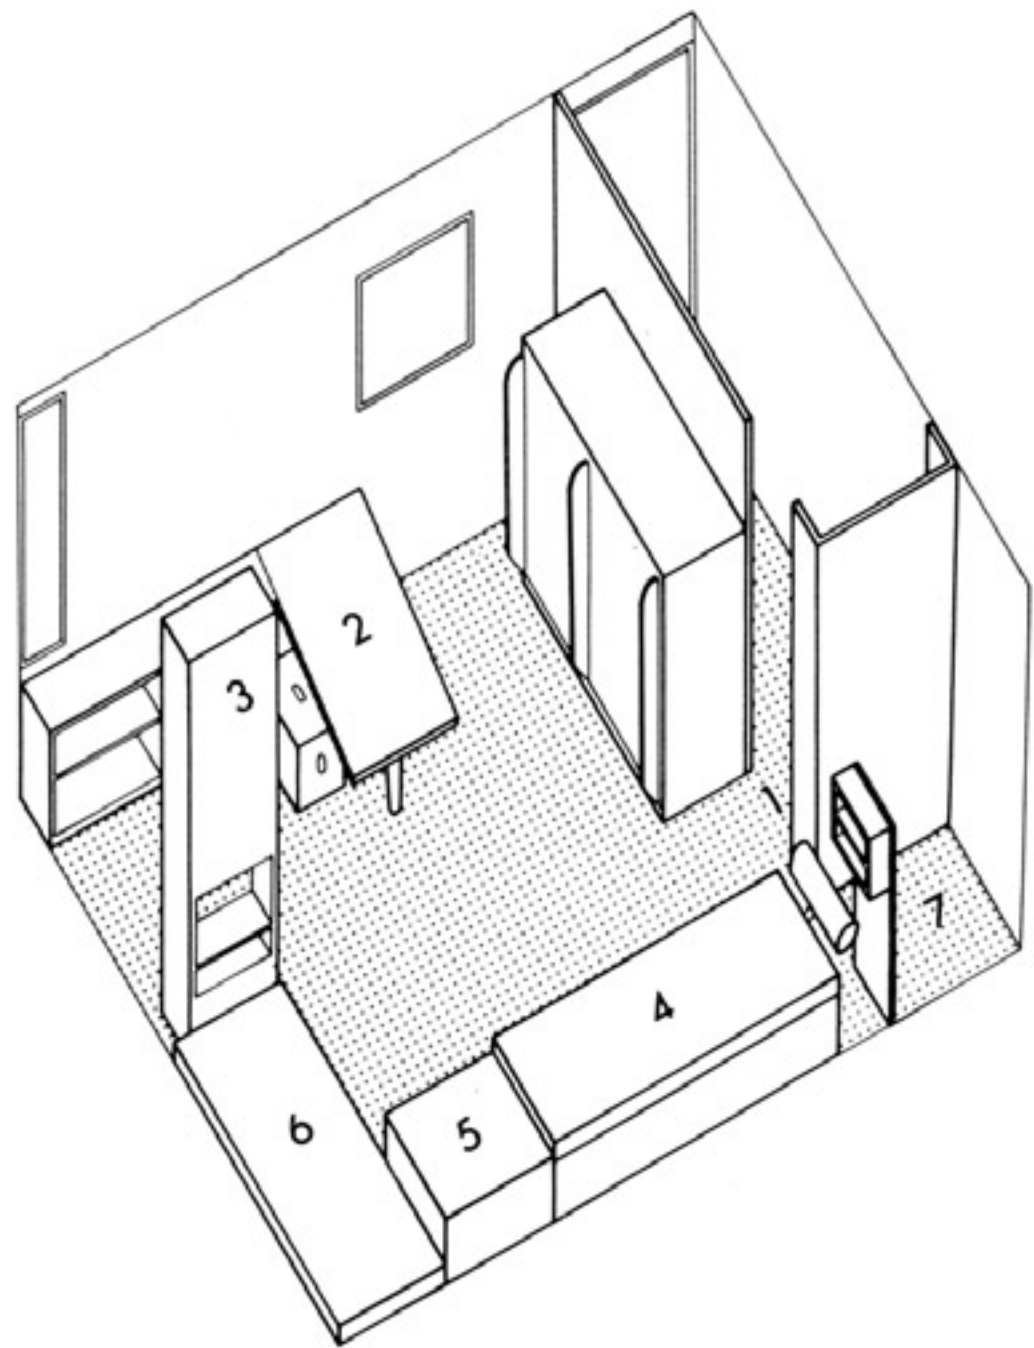

le corbusier on the terrace of the restaurant l'etoile de mer

looking toward the cabanon from the atelier

the cabanon and the outer door toward the restaurant

Le plan du cabanon. V = fenêtres de ventilation

0 05

0 05

0 05

et la poutre

FACADE

COUPE A B

FACADE LATÉRALE

FACADE POSTÉRIEURE

interior view with low window toward the mineral landscape

interior views with desk, cupboard and window toward the sea

interior views with toward the entrance and the toilet

interior view with desk, ceiling, washing basin and window toward vegetation