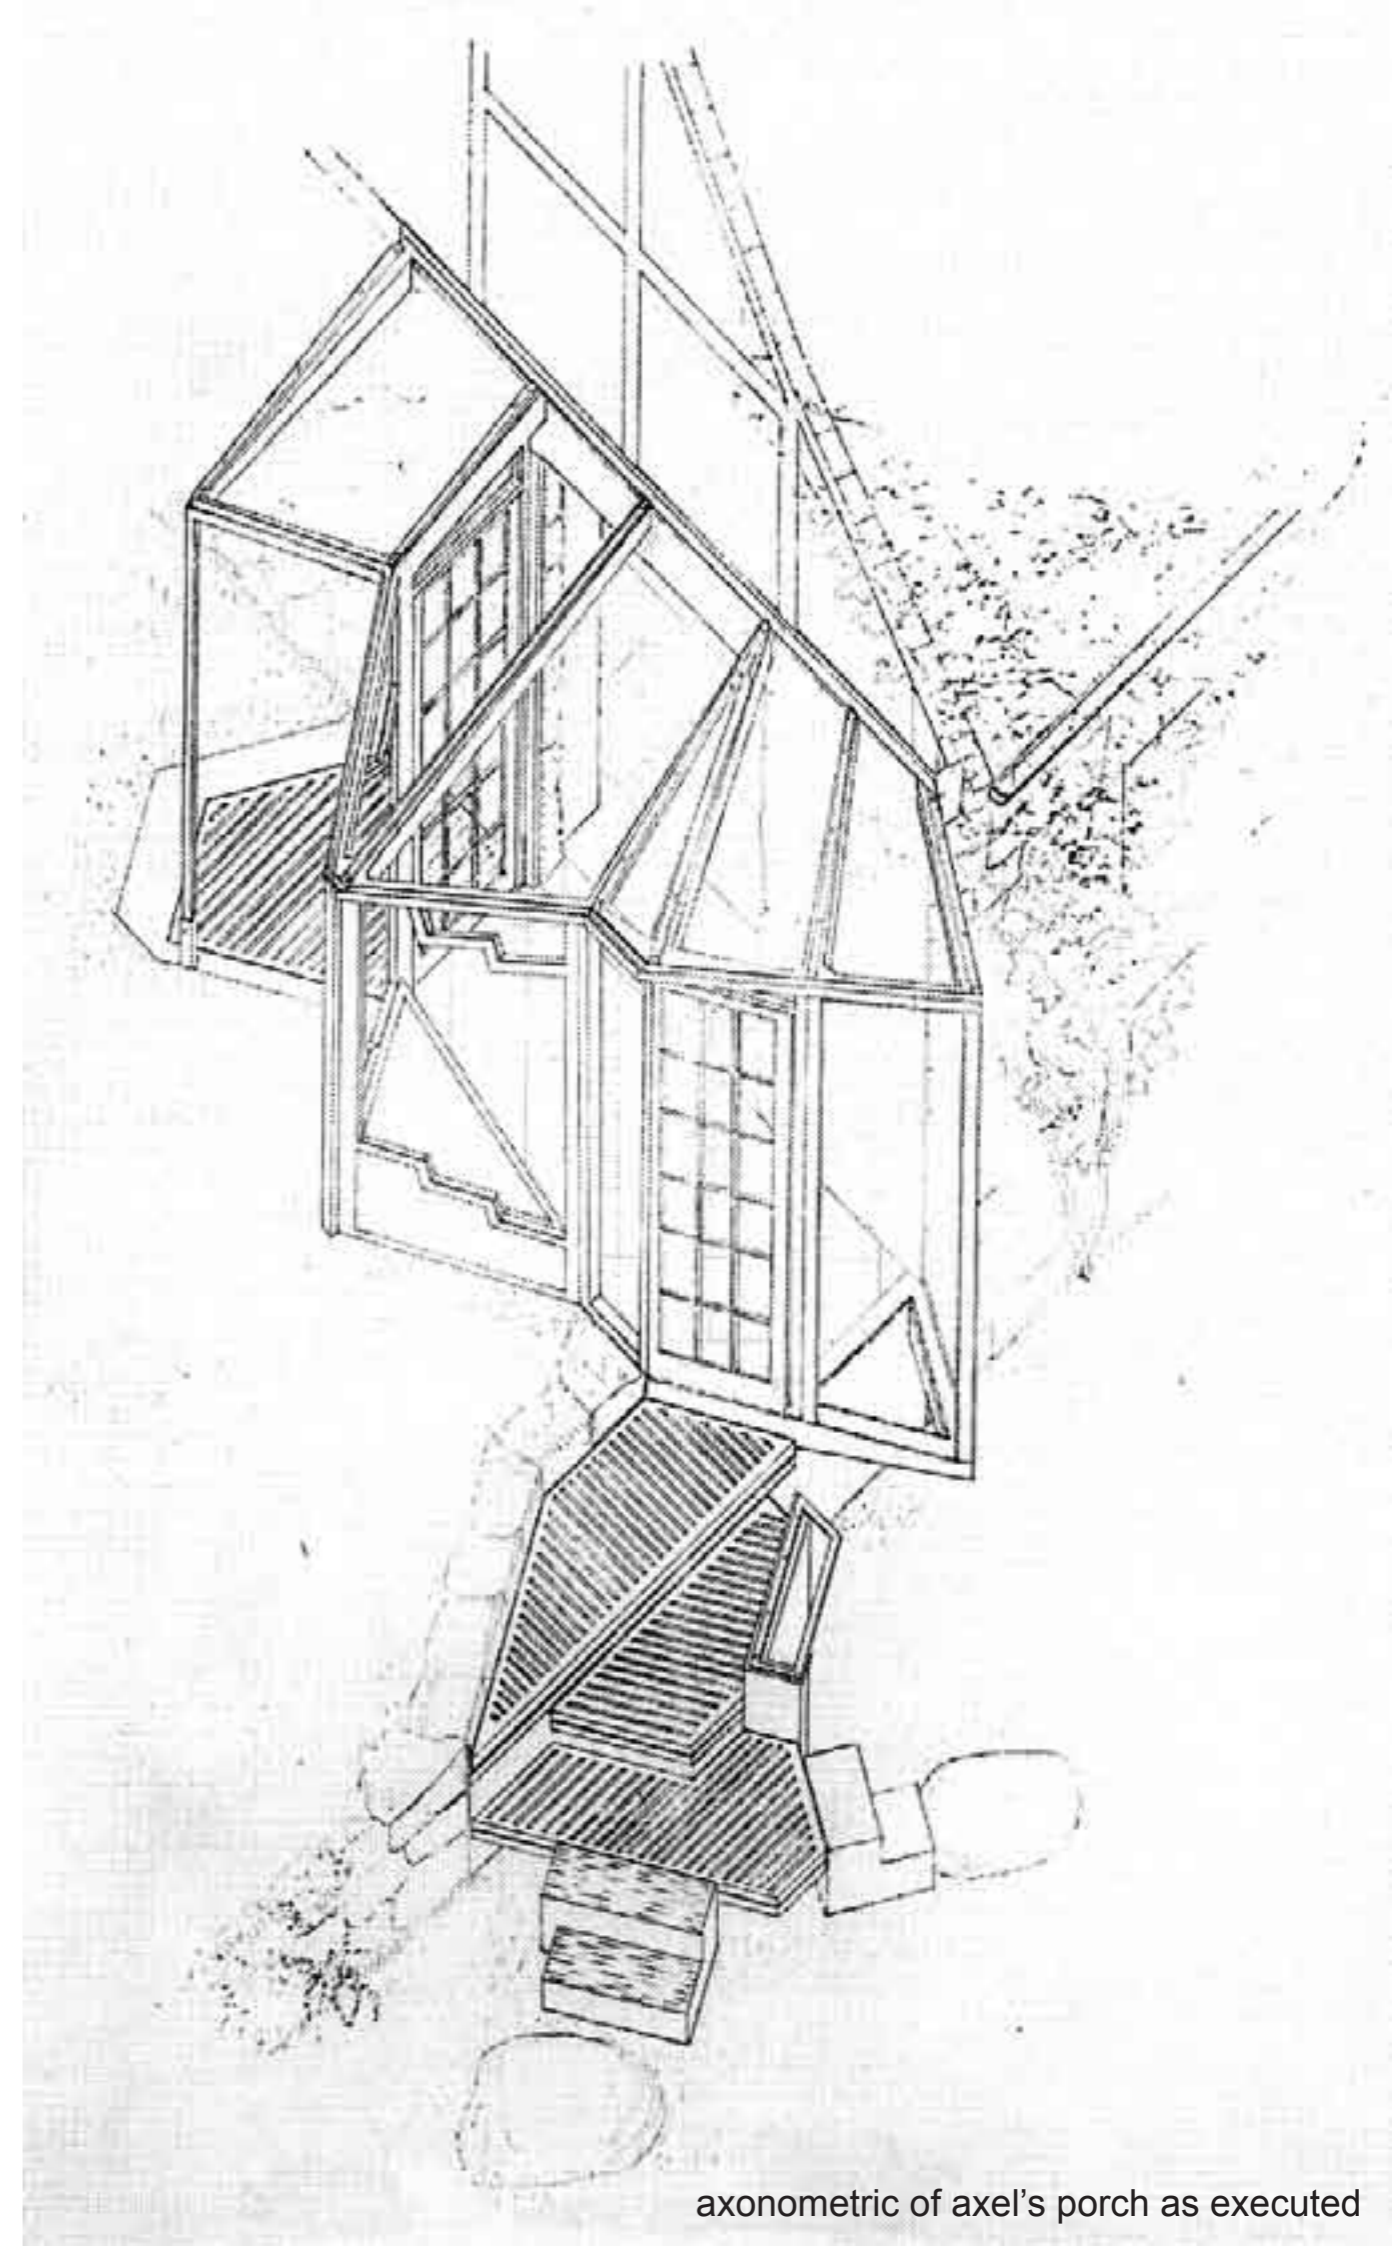

'Hexenhaus' (Witch House) for Axel Bruchhäuser | Bad Karlshafen, Hessen, Germany | 1986-200 | Alison and Peter Smithson

front elevation before reconstruction started

plan of ground floor 'as found', 1985

plan of upper floor 'as found', 1985

axel's porch and riverside window added, 1986

axel's porch  
seen from upper walkway

axonometric of first version of axel's porch

axonometric of axel's porch as executed

axel's porch seen from southwest

'branches that move and branches that don't'

view through axel's porch from living room

riverside window, exterior view

riverside window, axel's seat and karlchen's seat

hexenbesenraum added, 1996

entrance porch added, 1997

tea pavillion and bridge to upper walkway added, 1997

watchtower as found in the neighbourhood

hexenbesenraum interior and hexenbesenraum seen from downhill

hexenbesenraum, axonometric of connection to the hexenhaus and upper walkway