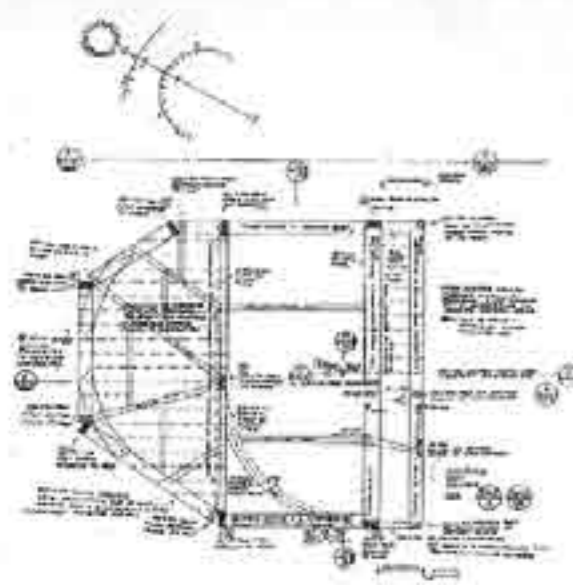

axel's porch seen from southwest

'branches that move and branches that don't'

view through axel's porch from living room

riverside window, exterior view

riverside window, axel's seat and karlchen's seat

hexenbesenraum added, 1996

entrance porch added, 1997

tea pavillion and bridge to upper walkway added, 1997

watchtower as found in the neighbourhood

hexenbesenraum interior and hexenbesenraum seen from downhill

hexenbesenraum, axonometric of connection to the hexenhaus and upper walkway

front porch seen from upper walkway  
and front porch seen from hexenbesenraum bridge

First version of the Hexenbesenraum; plan and elevation

Plans and elevations of Hexenbesenraum as executed

plans and elevation of hexenbesenraum as executed