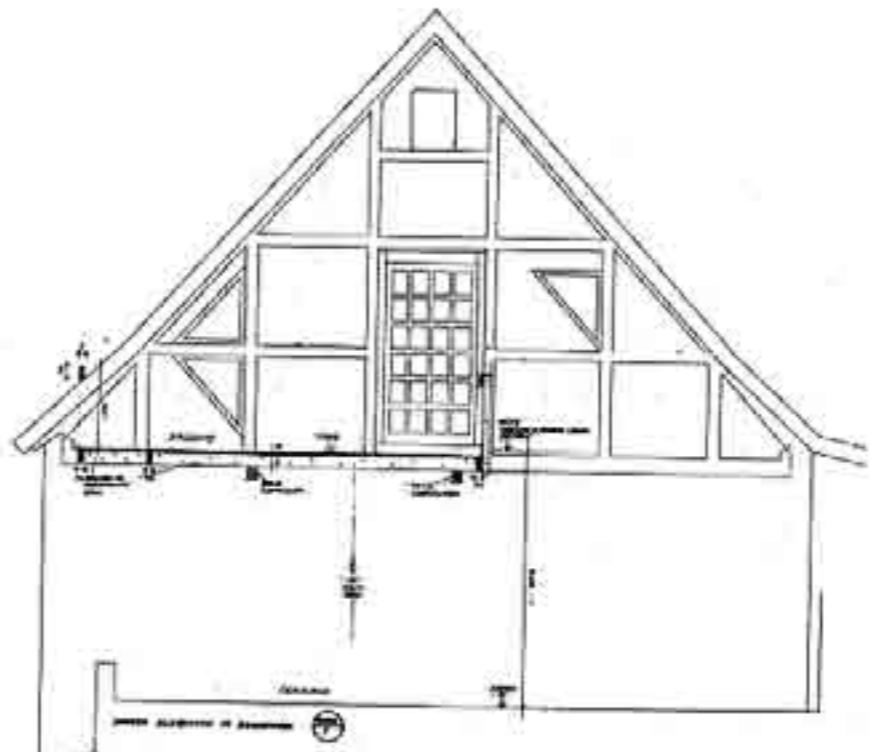

axel's porch seen from southwest

'branches that move and branches that don't'

view through axel's porch from living room

riverside window, exterior view

riverside window, axel's seat and karlchen's seat

hexenbesenraum added, 1996

entrance porch added, 1997

tea pavillion and bridge to upper walkway added, 1997

watchtower as found in the neighbourhood

hexenbesenraum interior and hexenbesenraum seen from downhill

hexenbesenraum, axonometric of connection to the hexenhaus and upper walkway

front porch seen from upper walkway  
and front porch seen from hexenbesenraum bridge

First version of the Hexenbesenraum; plan and elevation

Plans and elevations of Hexenbesenraum as executed

plans and elevation of hexenbesenraum as executed

tea pavillion from uphill and tea pavillion from hexenhaus

axonometric of tea pavillion

bedroom pier added, 1997-2000

extension of axel's porch added, 2000

lantern pavillion and second bridge to upper walkway added, 2001