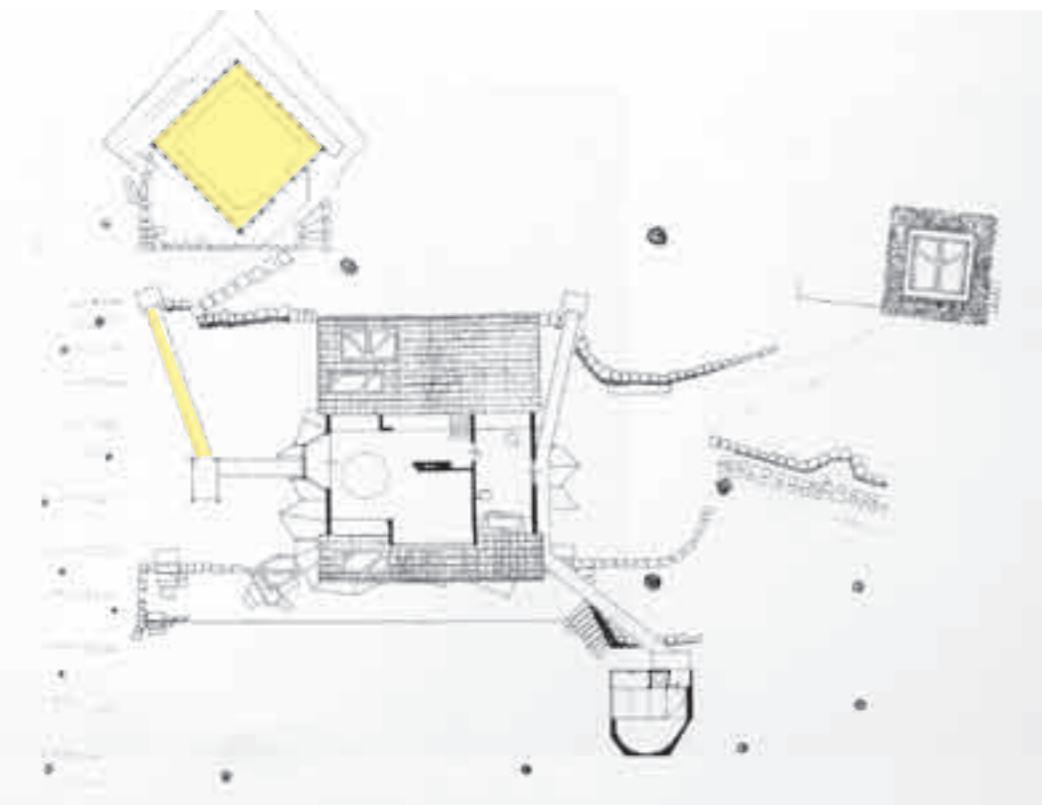

'Hexenhaus' (Witch House) for Axel Bruchhäuser | Bad Karlshafen, Hessen, Germany | 1986-200 | Alison and Peter Smithson

front elevation before reconstruction started

plan of ground floor 'as found', 1985

front porch seen from upper walkway  
and front porch seen from hexenbesenraum bridge

First version of the Hexenbesenraum; plan and elevation

Plans and elevations of Hexenbesenraum as executed

plans and elevation of hexenbesenraum as executed

tea pavillion from uphill and tea pavillion from hexenhaus

axonometric of tea pavillion

bedroom pier added, 1997-2000

extension of axel's porch added, 2000

lantern pavillion and second bridge to upper walkway added, 2001

lantern pavillion as seen along upper walkway and lantern pavillion details of construction

lanern pavillion and hexenhaus seen from uphill

interior of lantern pavillion

looking from upper walkway at enclosed terrace of hexenhaus