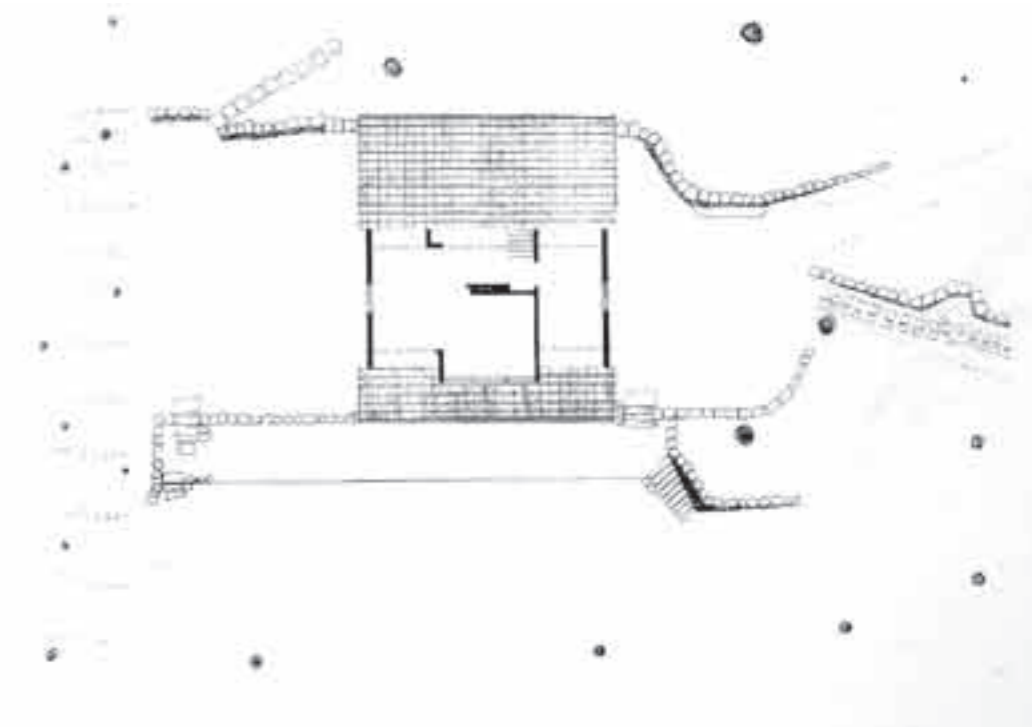

'Hexenhaus' (Witch House) for Axel Bruchhäuser | Bad Karlshafen, Hessen, Germany | 1986-200 | Alison and Peter Smithson

front elevation before reconstruction started

plan of ground floor 'as found', 1985

plan of upper floor 'as found', 1985

axel's porch and riverside window added, 1986

axel's porch  
seen from upper walkway

axonometric of first version of axel's porch

axonometric of axel's porch as executed

axel's porch seen from southwest

'branches that move and branches that don't'

view through axel's porch from living room

riverside window, exterior view

riverside window, axel's seat and karlchen's seat

hexenbesenraum added, 1996