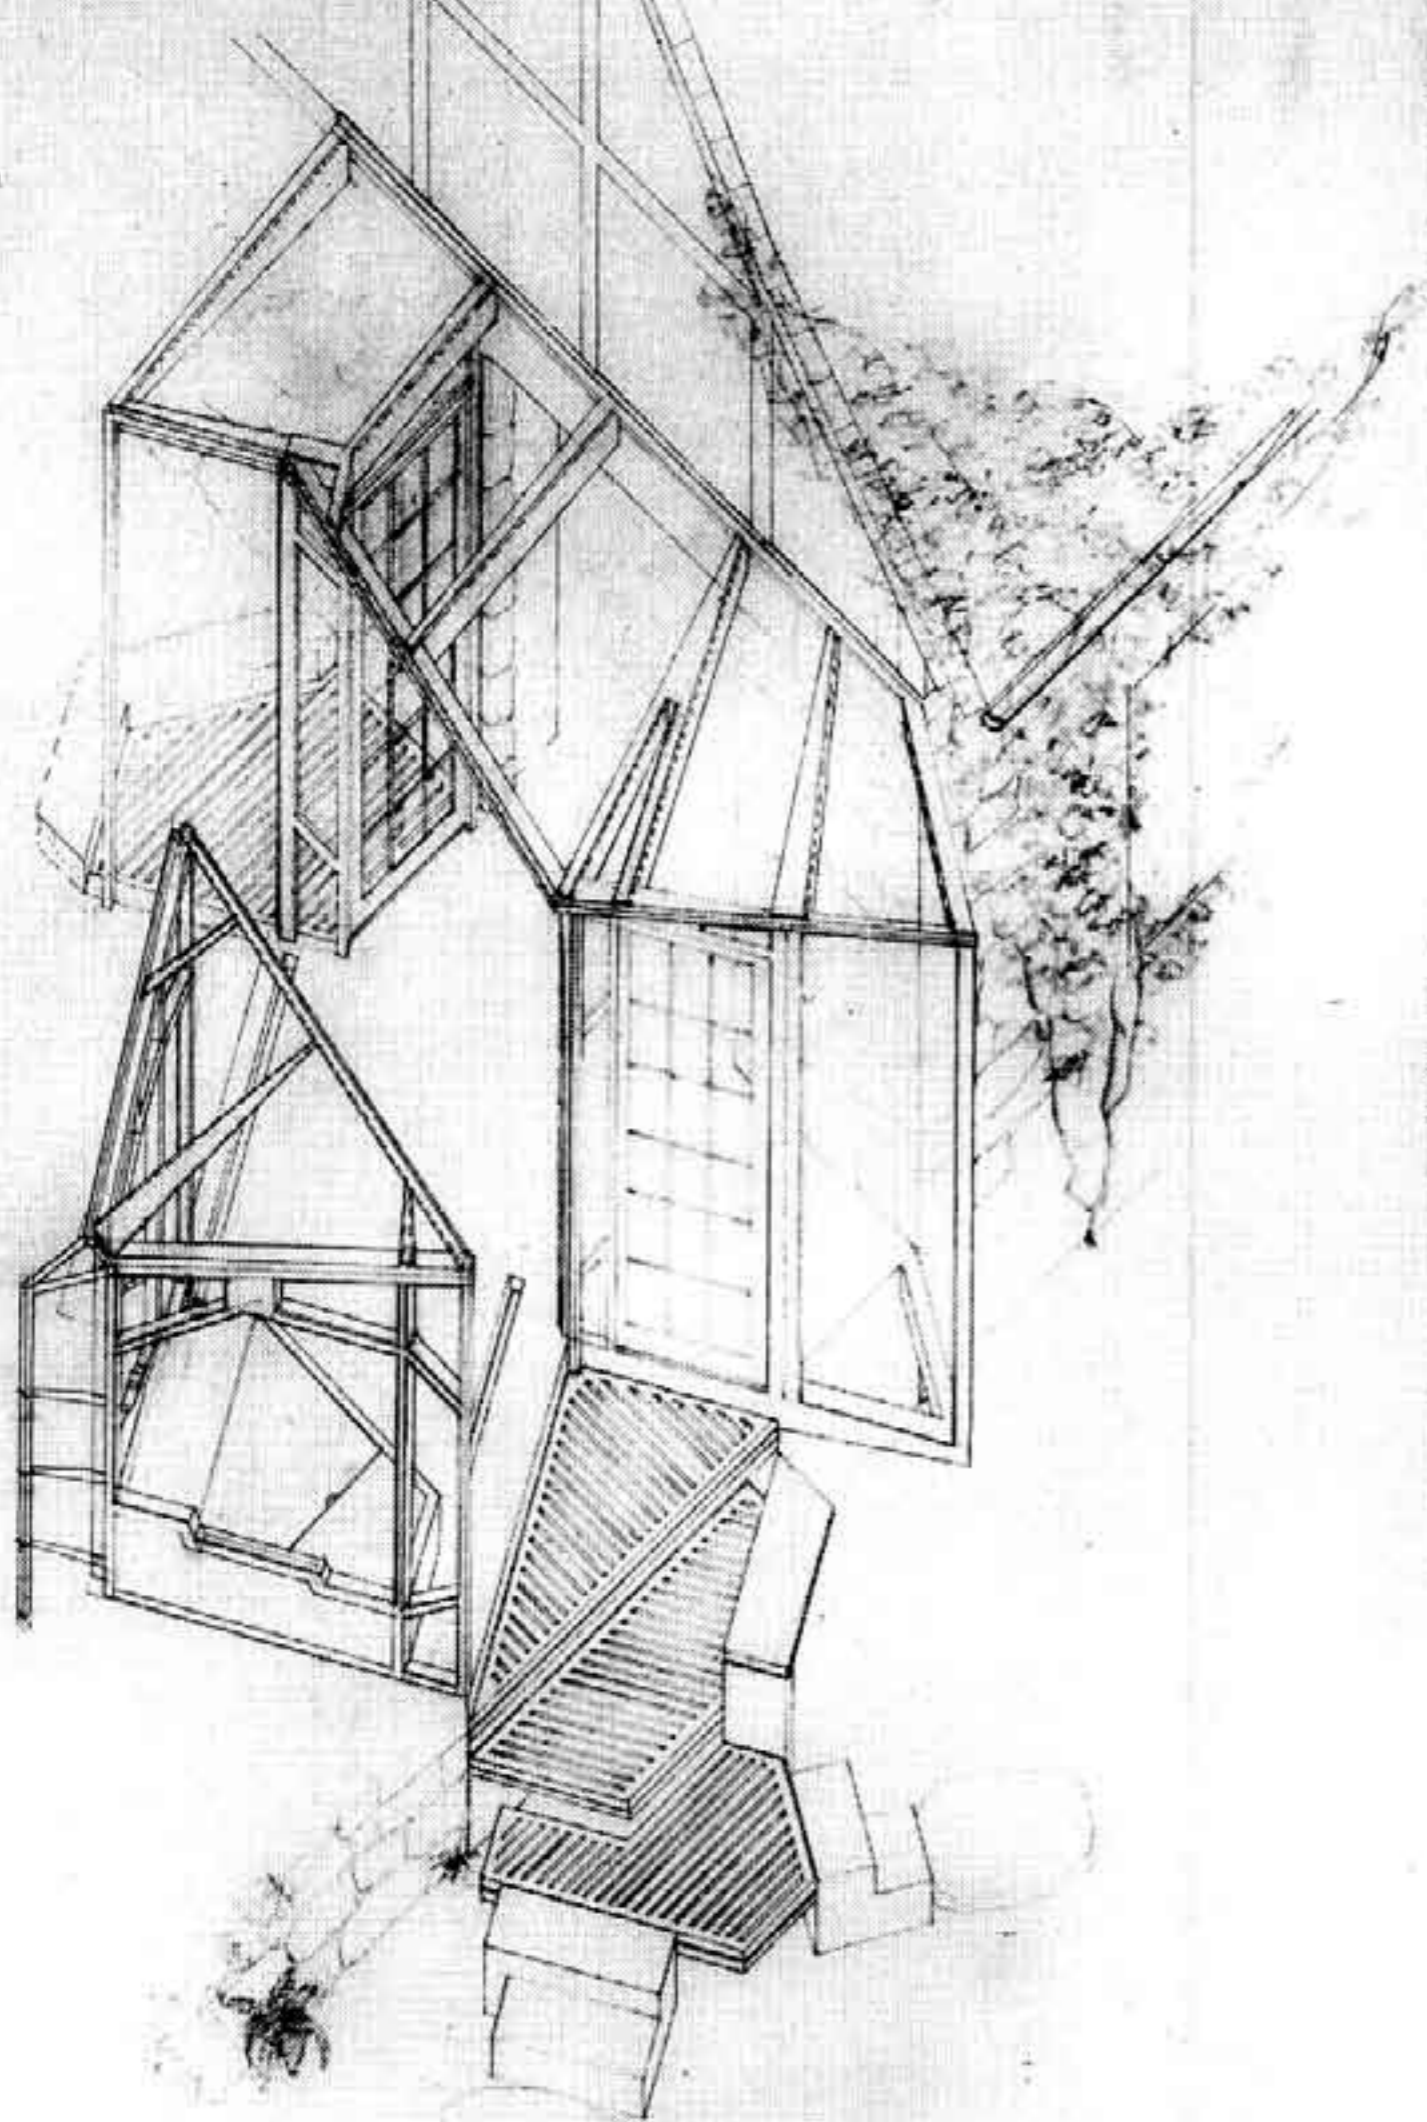

plan of upper floor 'as found', 1985

axel's porch and riverside window added, 1986

axel's porch  
seen from upper walkway

axonometric of first version of axel's porch

axonometric of axel's porch as executed

axel's porch seen from southwest

'branches that move and branches that don't'

view through axel's porch from living room

riverside window, exterior view

riverside window, axel's seat and karlchen's seat

hexenbesenraum added, 1996

entrance porch added, 1997

tea pavillion and bridge to upper walkway added, 1997

watchtower as found in the neighbourhood

hexenbesenraum interior and hexenbesenraum seen from downhill

hexenbesenraum, axonometric of connection to the hexenhaus and upper walkway

front porch seen from upper walkway  
and front porch seen from hexenbesenraum bridge

First version of the Hexenbesenraum; plan and elevation

Plans and elevations of Hexenbesenraum as executed

plans and elevation of hexenbesenraum as executed