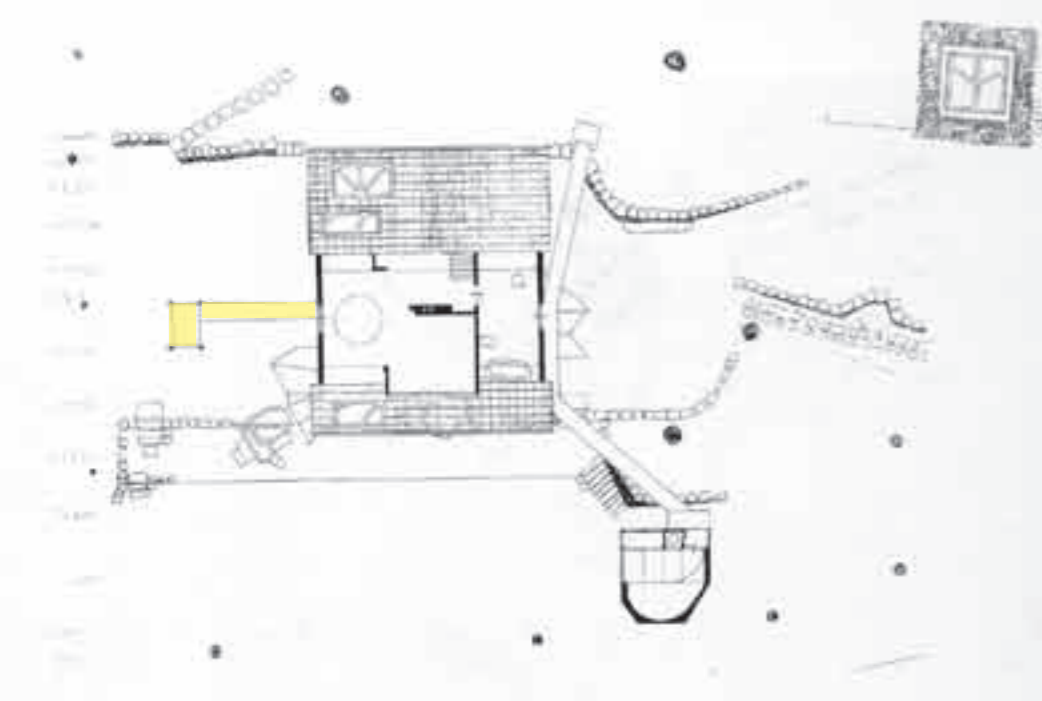

axel's porch seen from southwest

'branches that move and branches that don't'

view through axel's porch from living room

riverside window, exterior view

riverside window, axel's seat and karlchen's seat

hexenbesenraum added, 1996

entrance porch added, 1997

tea pavillion and bridge to upper walkway added, 1997

watchtower as found in the neighbourhood

hexenbesenraum interior and hexenbesenraum seen from downhill

hexenbesenraum, axonometric of connection to the hexenhaus and upper walkway

front porch seen from upper walkway  
and front porch seen from hexenbesenraum bridge

First version of the Hexenbesenraum; plan and elevation

Plans and elevations of Hexenbesenraum as executed

plans and elevation of hexenbesenraum as executed

tea pavillion from uphill and tea pavillion from hexenhaus

axonometric of tea pavillion

bedroom pier added, 1997-2000

extension of axel's porch added, 2000

lantern pavillion and second bridge to upper walkway added, 2001