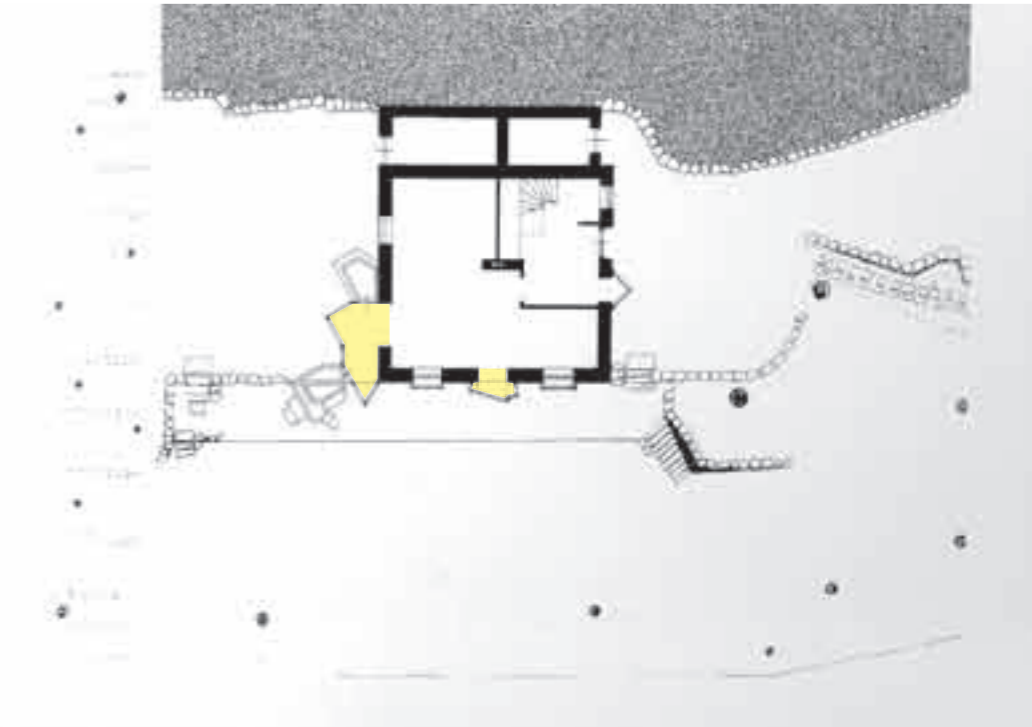

'Hexenhaus' (Witch House) for Axel Bruchhäuser | Bad Karlshafen, Hessen, Germany | 1986-200 | Alison and Peter Smithson

front elevation before reconstruction started

plan of ground floor 'as found', 1985

plan of upper floor 'as found', 1985

axel's porch and riverside window added, 1986

axel's porch  
seen from upper walkway

axonometric of first version of axel's porch

axonometric of axel's porch as executed

axel's porch seen from southwest

'branches that move and branches that don't'

view through axel's porch from living room

riverside window, exterior view

riverside window, axel's seat and karlchen's seat

hexenbesenraum added, 1996

entrance porch added, 1997

tea pavillion and bridge to upper walkway added, 1997

watchtower as found in the neighbourhood

hexenbesenraum interior and hexenbesenraum seen from downhill

hexenbesenraum, axonometric of connection to the hexenhaus and upper walkway