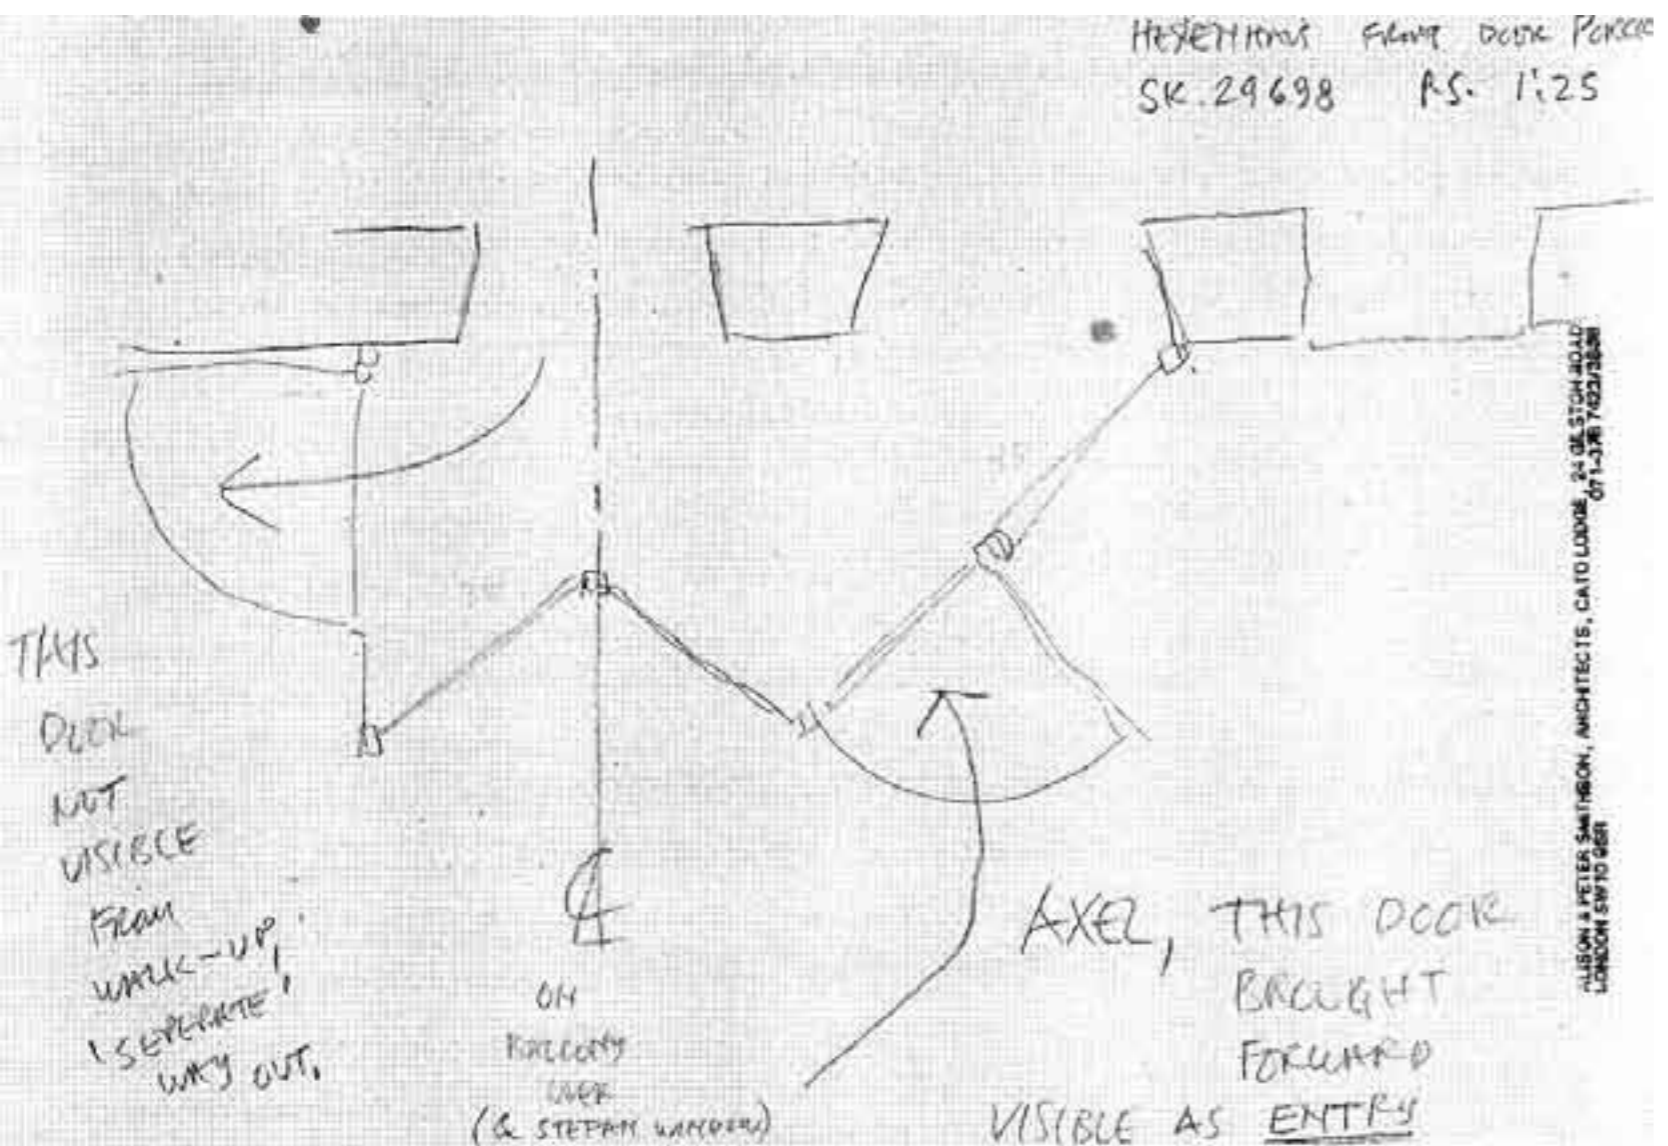

axel's porch seen from southwest

'branches that move and branches that don't'

view through axel's porch from living room

riverside window, exterior view

riverside window, axel's seat and karlchen's seat

hexenbesenraum added, 1996

entrance porch added, 1997

tea pavillion and bridge to upper walkway added, 1997

watchtower as found in the neighbourhood

hexenbesenraum interior and hexenbesenraum seen from downhill

hexenbesenraum, axonometric of connection to the hexenhaus and upper walkway

front porch seen from upper walkway  
and front porch seen from hexenbesenraum bridge

First version of the Hexenbesenraum; plan and elevation

Plans and elevations of Hexenbesenraum as executed

plans and elevation of hexenbesenraum as executed

tea pavillion from uphill and tea pavillion from hexenhaus

axonometric of tea pavillion

bedroom pier added, 1997-2000

extension of axel's porch added, 2000

lantern pavillion and second bridge to upper walkway added, 2001