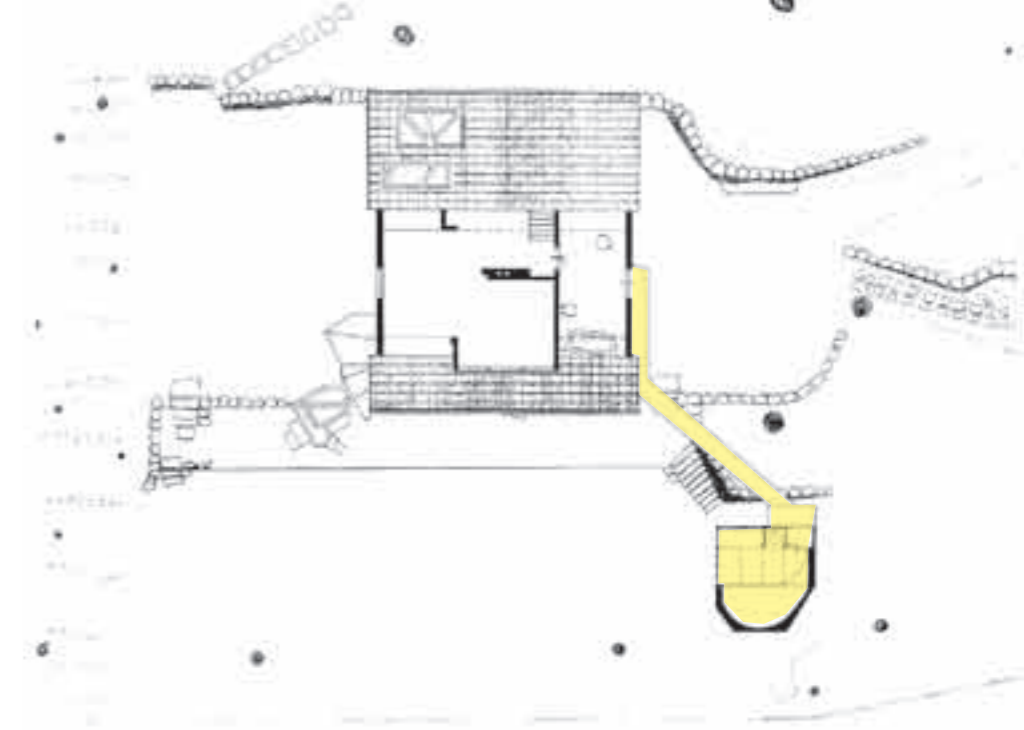

plan of upper floor 'as found', 1985

axel's porch and riverside window added, 1986

axel's porch  
seen from upper walkway

axonometric of first version of axel's porch

axonometric of axel's porch as executed

axel's porch seen from southwest

'branches that move and branches that don't'

view through axel's porch from living room

riverside window, exterior view

riverside window, axel's seat and karlchen's seat

hexenbesenraum added, 1996

entrance porch added, 1997

tea pavillion and bridge to upper walkway added, 1997

watchtower as found in the neighbourhood

hexenbesenraum interior and hexenbesenraum seen from downhill

hexenbesenraum, axonometric of connection to the hexenhaus and upper walkway

front porch seen from upper walkway  
and front porch seen from hexenbesenraum bridge

First version of the Hexenbesenraum; plan and elevation

Plans and elevations of Hexenbesenraum as executed

plans and elevation of hexenbesenraum as executed