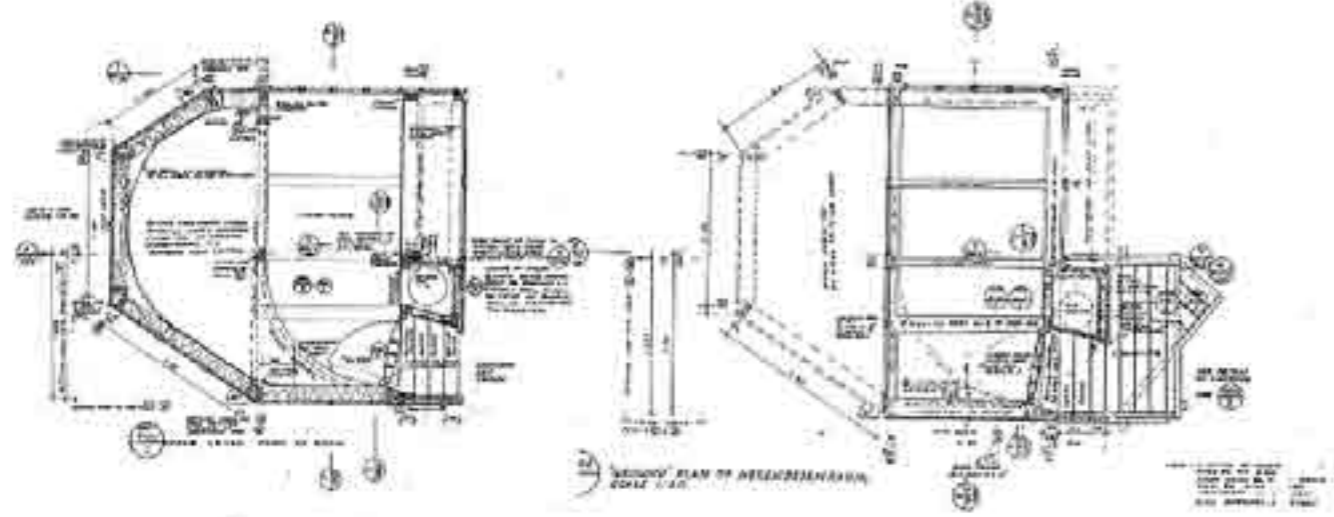

entrance porch added, 1997

tea pavillion and bridge to upper walkway added, 1997

watchtower as found in the neighbourhood

hexenbesenraum interior and hexenbesenraum seen from downhill

hexenbesenraum, axonometric of connection to the hexenhaus and upper walkway

front porch seen from upper walkway  
and front porch seen from hexenbesenraum bridge

First version of the Hexenbesenraum; plan and elevation

Plans and elevations of Hexenbesenraum as executed

plans and elevation of hexenbesenraum as executed