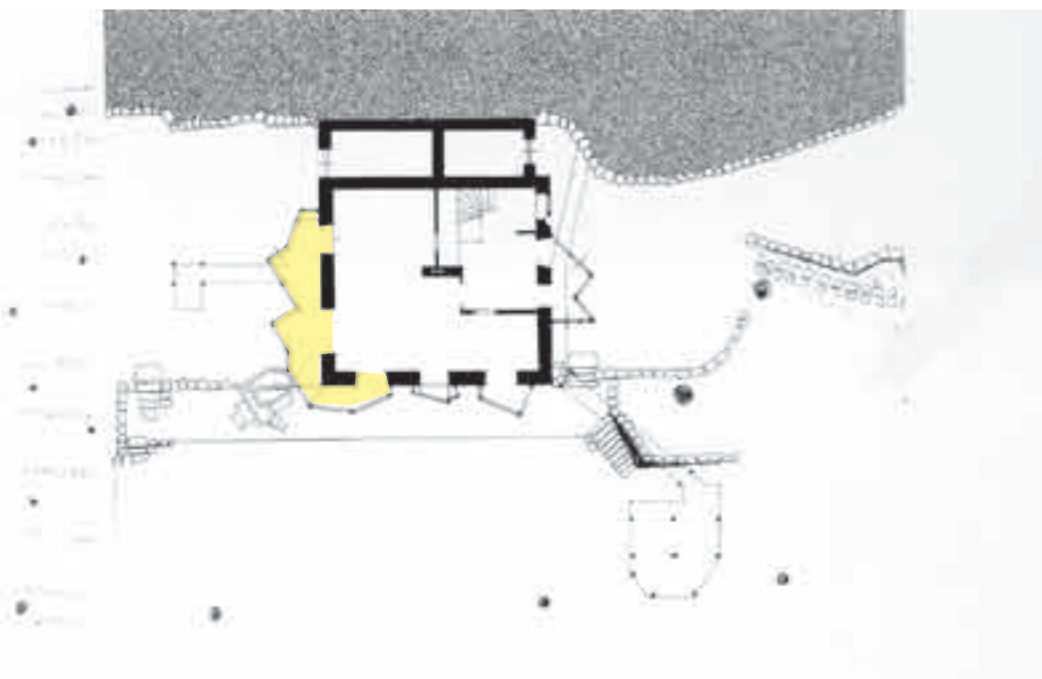

entrance porch added, 1997

tea pavillion and bridge to upper walkway added, 1997

watchtower as found in the neighbourhood

hexenbesenraum interior and hexenbesenraum seen from downhill

hexenbesenraum, axonometric of connection to the hexenhaus and upper walkway

front porch seen from upper walkway  
and front porch seen from hexenbesenraum bridge

First version of the Hexenbesenraum; plan and elevation

Plans and elevations of Hexenbesenraum as executed

plans and elevation of hexenbesenraum as executed

tea pavillion from uphill and tea pavillion from hexenhaus

axonometric of tea pavillion

bedroom pier added, 1997-2000

extension of axel's porch added, 2000

lantern pavillion and second bridge to upper walkway added, 2001