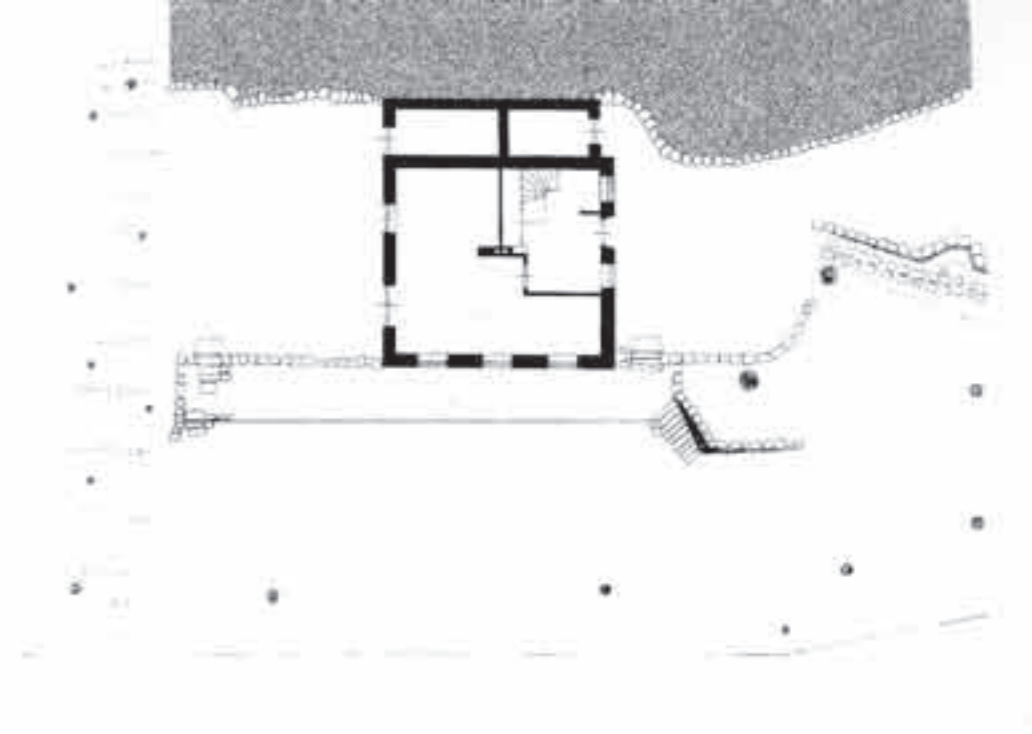

'Hexenhaus' (Witch House) for Axel Bruchhäuser | Bad Karlshafen, Hessen, Germany | 1986-200 | Alison and Peter Smithson

front elevation before reconstruction started

plan of ground floor 'as found', 1985

plan of upper floor 'as found', 1985

axel's porch and riverside window added, 1986

axel's porch  
seen from upper walkway

axonometric of first version of axel's porch

axonometric of axel's porch as executed

axel's porch seen from southwest

'branches that move and branches that don't'

view through axel's porch from living room

riverside window, exterior view

riverside window, axel's seat and karlchen's seat

hexenbesenraum added, 1996

entrance porch added, 1997

tea pavillion and bridge to upper walkway added, 1997

watchtower as found in the neighbourhood

hexenbesenraum interior and hexenbesenraum seen from downhill

hexenbesenraum, axonometric of connection to the hexenhaus and upper walkway