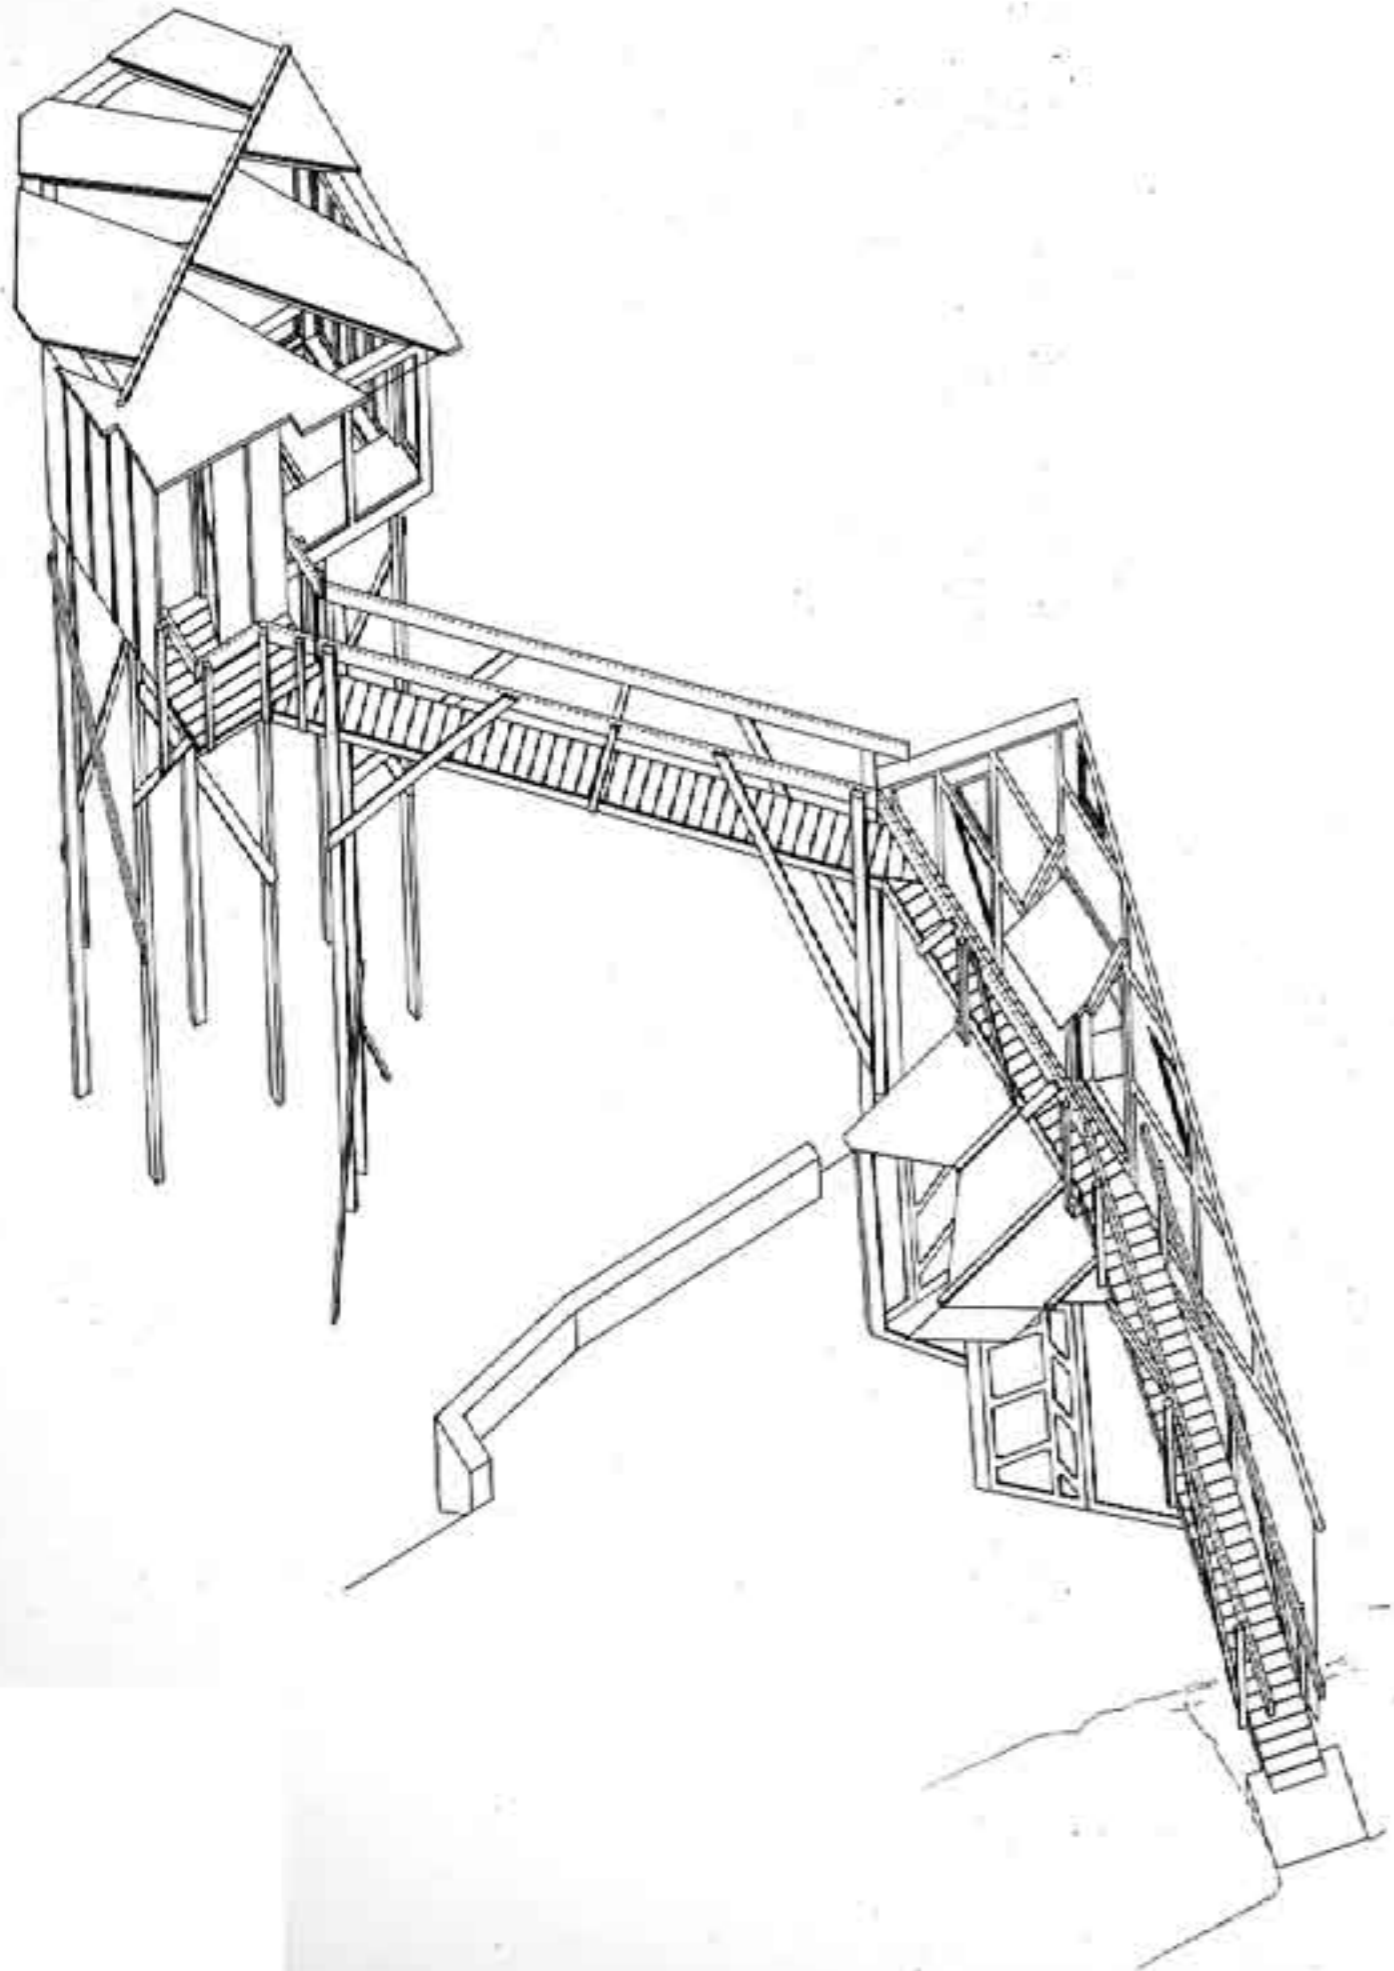

axel's porch seen from southwest

'branches that move and branches that don't'

view through axel's porch from living room

riverside window, exterior view

riverside window, axel's seat and karlchen's seat

hexenbesenraum added, 1996

entrance porch added, 1997

tea pavillion and bridge to upper walkway added, 1997

watchtower as found in the neighbourhood

hexenbesenraum interior and hexenbesenraum seen from downhill

hexenbesenraum, axonometric of connection to the hexenhaus and upper walkway

front porch seen from upper walkway  
and front porch seen from hexenbesenraum bridge

First version of the Hexenbesenraum; plan and elevation

Plans and elevations of Hexenbesenraum as executed

plans and elevation of hexenbesenraum as executed