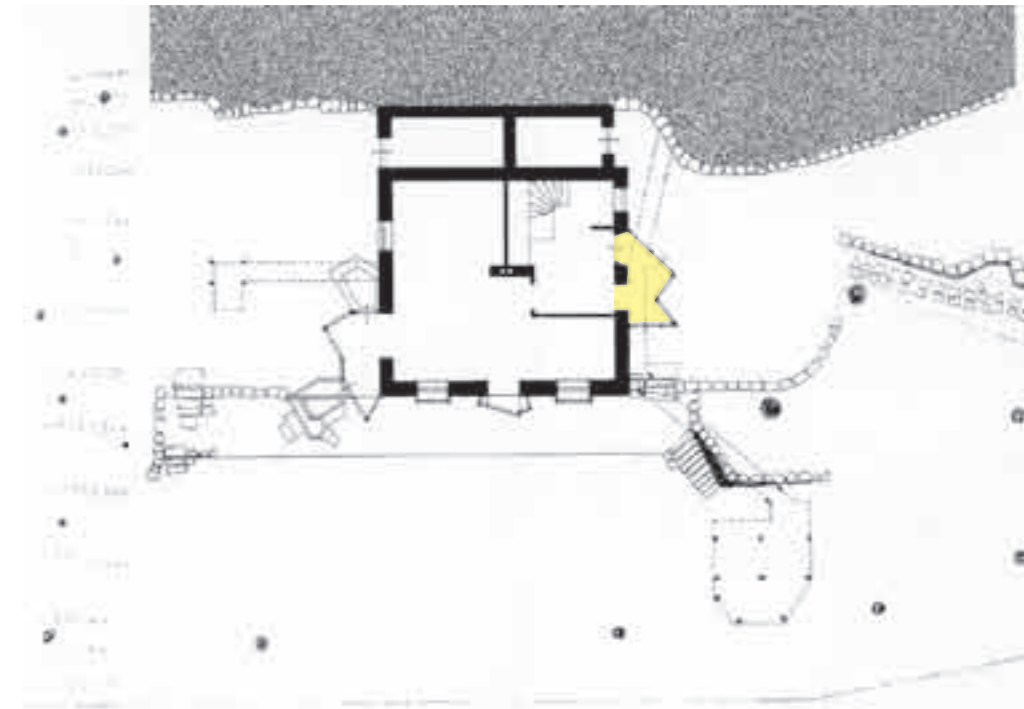

axel's porch seen from southwest

'branches that move and branches that don't'

view through axel's porch from living room

riverside window, exterior view

riverside window, axel's seat and karlchen's seat

hexenbesenraum added, 1996

entrance porch added, 1997

tea pavillion and bridge to upper walkway added, 1997

watchtower as found in the neighbourhood

hexenbesenraum interior and hexenbesenraum seen from downhill

hexenbesenraum, axonometric of connection to the hexenhaus and upper walkway

front porch seen from upper walkway  
and front porch seen from hexenbesenraum bridge

First version of the Hexenbesenraum; plan and elevation

Plans and elevations of Hexenbesenraum as executed

plans and elevation of hexenbesenraum as executed