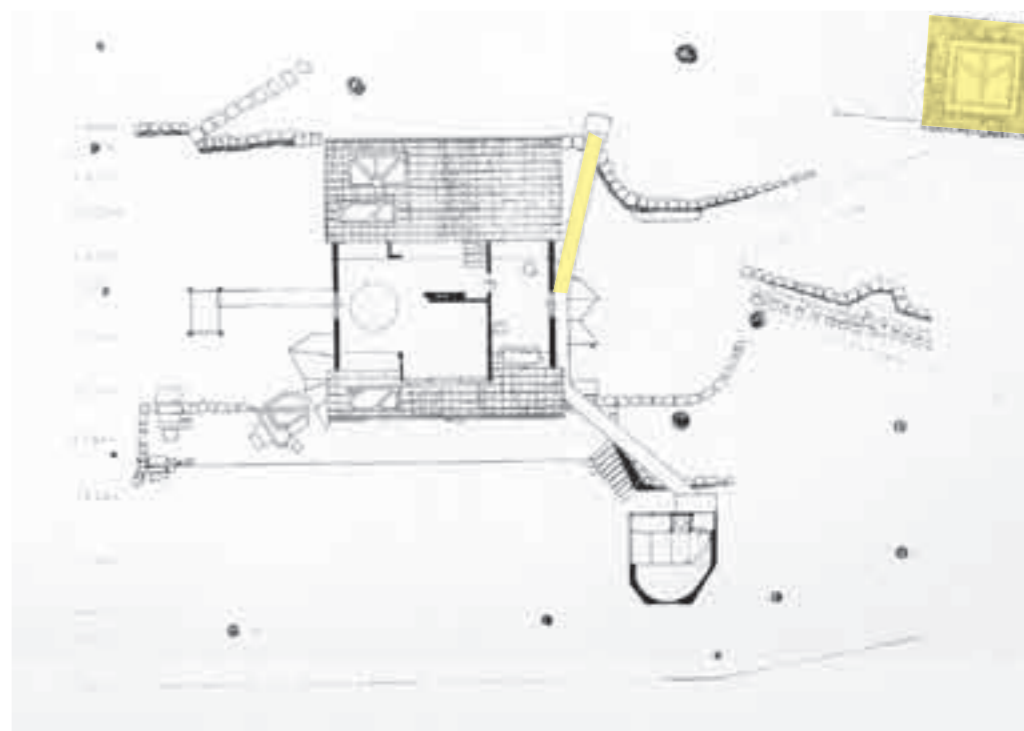

plan of upper floor 'as found', 1985

axel's porch and riverside window added, 1986

axel's porch  
seen from upper walkway

axonometric of first version of axel's porch

axonometric of axel's porch as executed

axel's porch seen from southwest

'branches that move and branches that don't'

view through axel's porch from living room

riverside window, exterior view

riverside window, axel's seat and karlchen's seat

hexenbesenraum added, 1996

entrance porch added, 1997

tea pavillion and bridge to upper walkway added, 1997

watchtower as found in the neighbourhood

hexenbesenraum interior and hexenbesenraum seen from downhill

hexenbesenraum, axonometric of connection to the hexenhaus and upper walkway

front porch seen from upper walkway  
and front porch seen from hexenbesenraum bridge

First version of the Hexenbesenraum; plan and elevation

Plans and elevations of Hexenbesenraum as executed

plans and elevation of hexenbesenraum as executed