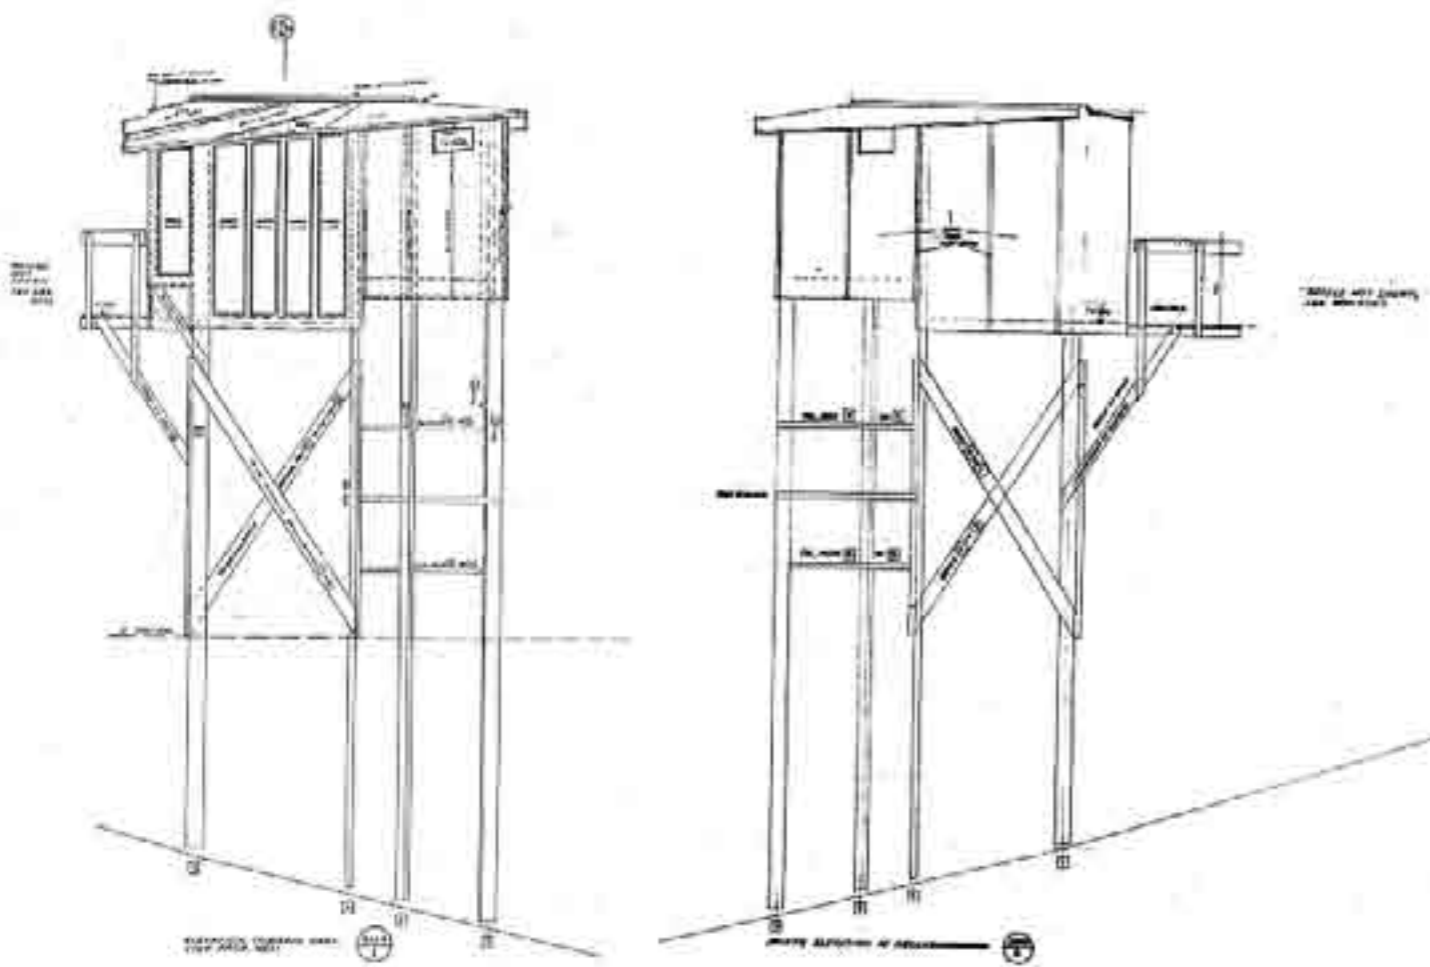

entrance porch added, 1997

tea pavillion and bridge to upper walkway added, 1997

watchtower as found in the neighbourhood

hexenbesenraum interior and hexenbesenraum seen from downhill

hexenbesenraum, axonometric of connection to the hexenhaus and upper walkway

front porch seen from upper walkway  
and front porch seen from hexenbesenraum bridge

First version of the Hexenbesenraum; plan and elevation

Plans and elevations of Hexenbesenraum as executed

plans and elevation of hexenbesenraum as executed