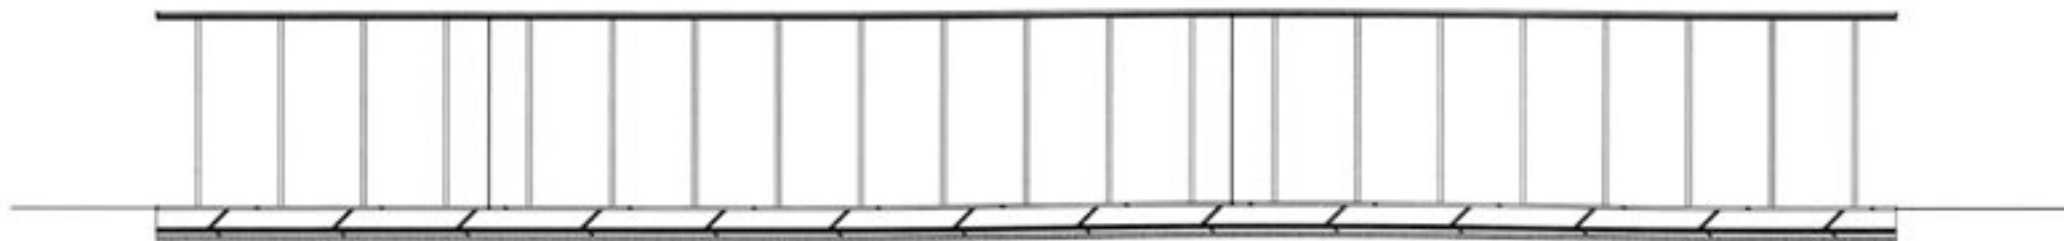

kazuyo sejima + ryue nishizawa | park café
ibaraki, japan | 1997-98

sources:
yuko hasegawa, 'kazuyo sejima + ryue nishizawa sanaa', electa, milano 2005