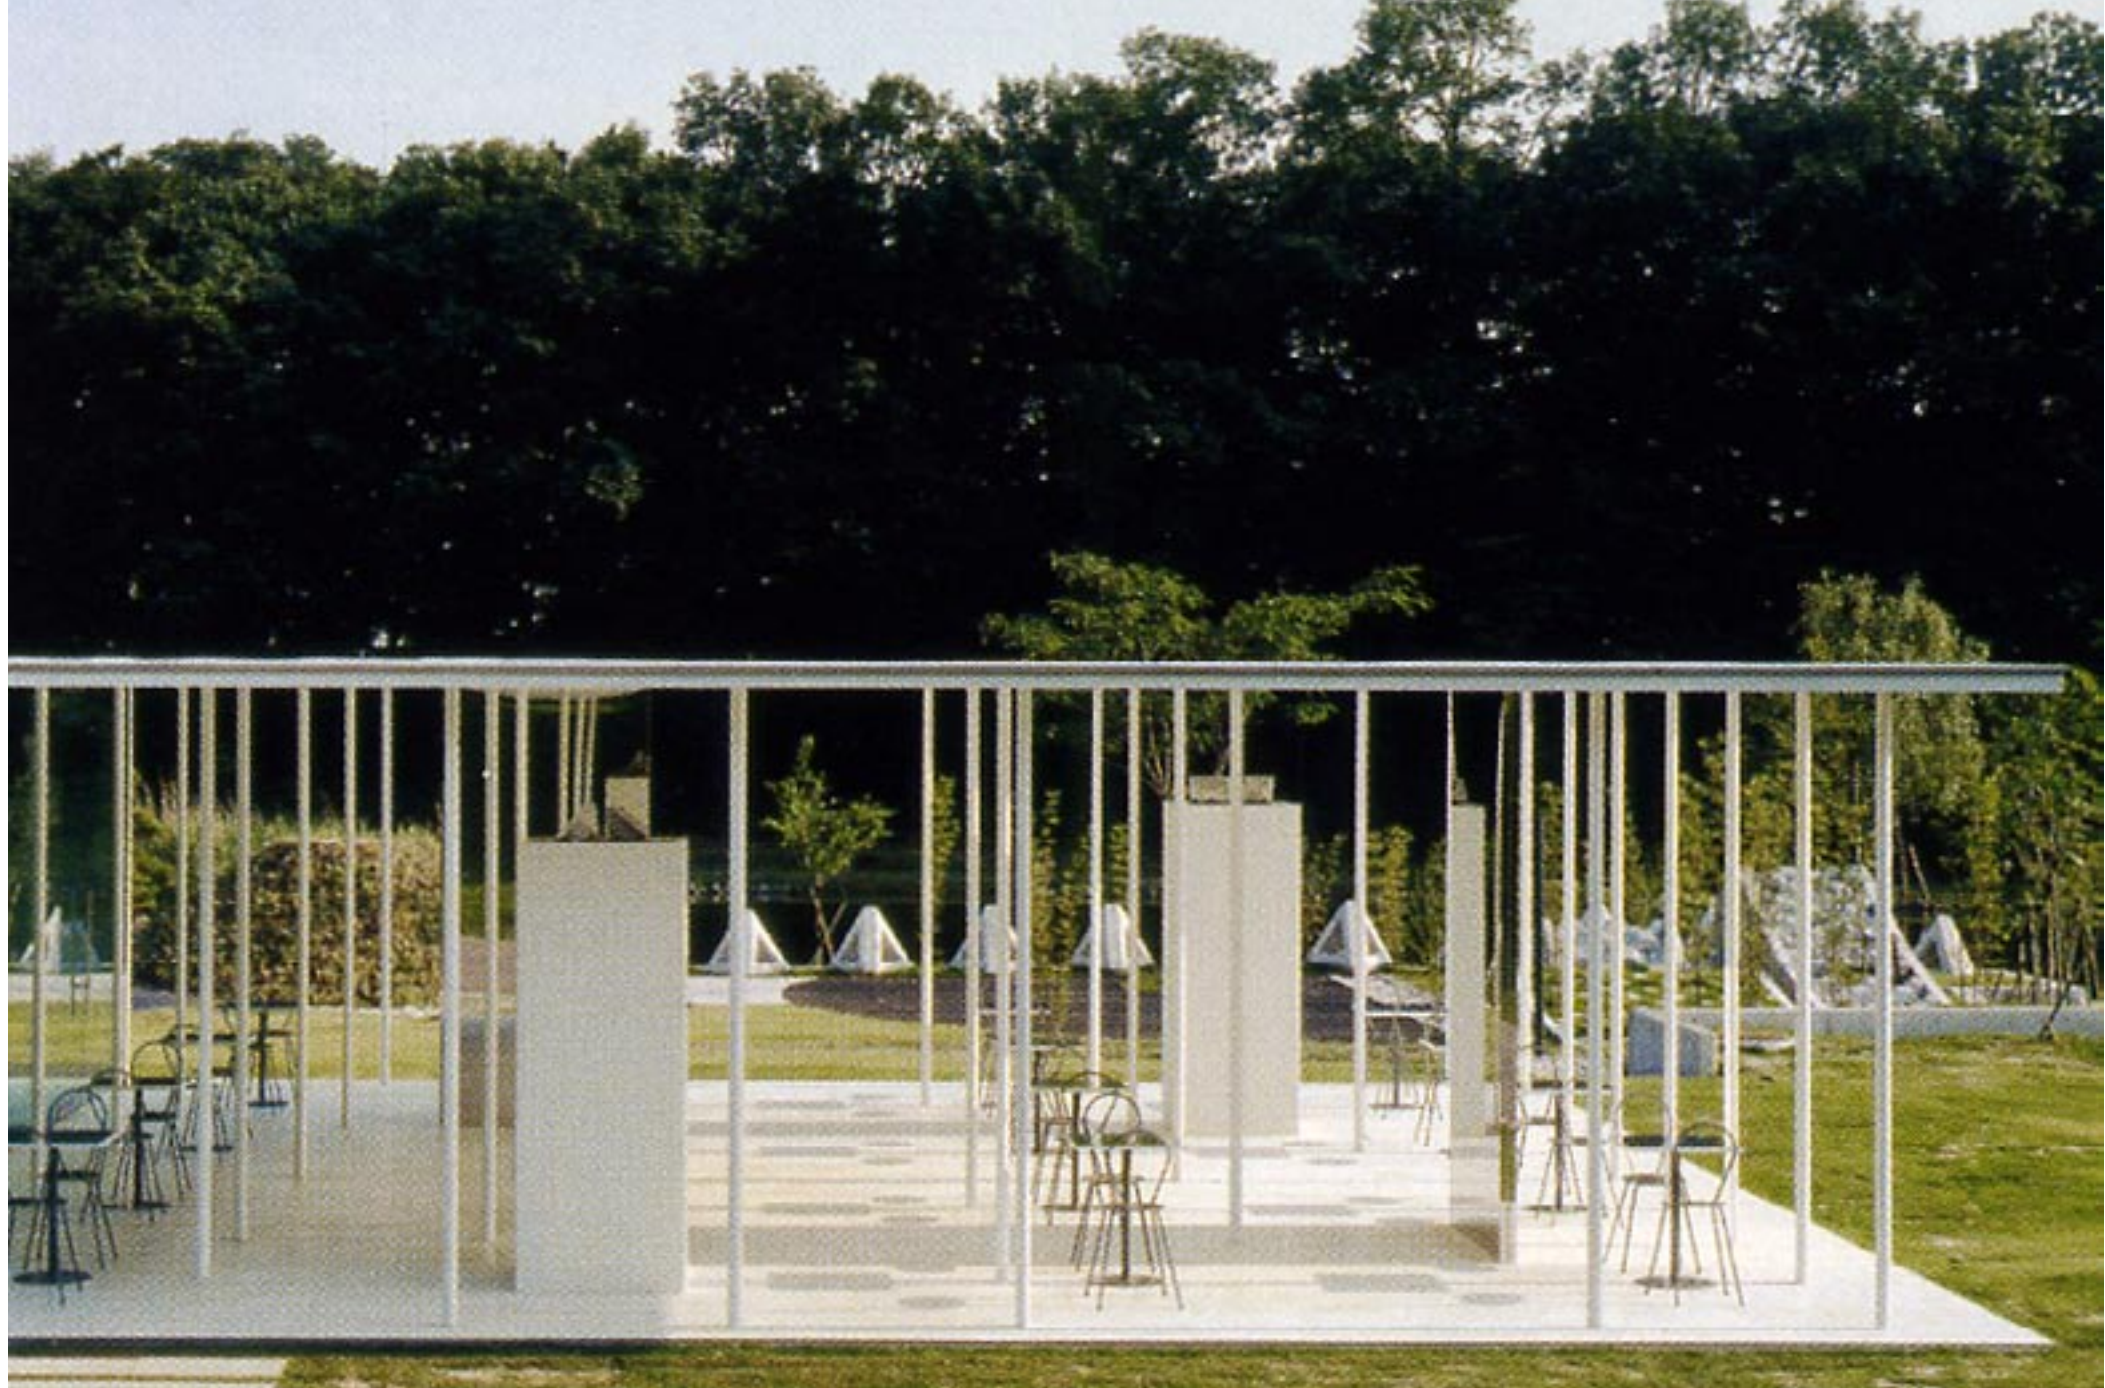

kazuyo sejima + ryue nishizawa | park café
ibaraki, japan | 1997-98

sources:
yuko hasegawa, 'kazuyo sejima + ryue nishizawa sanaa', electa, milano 2005