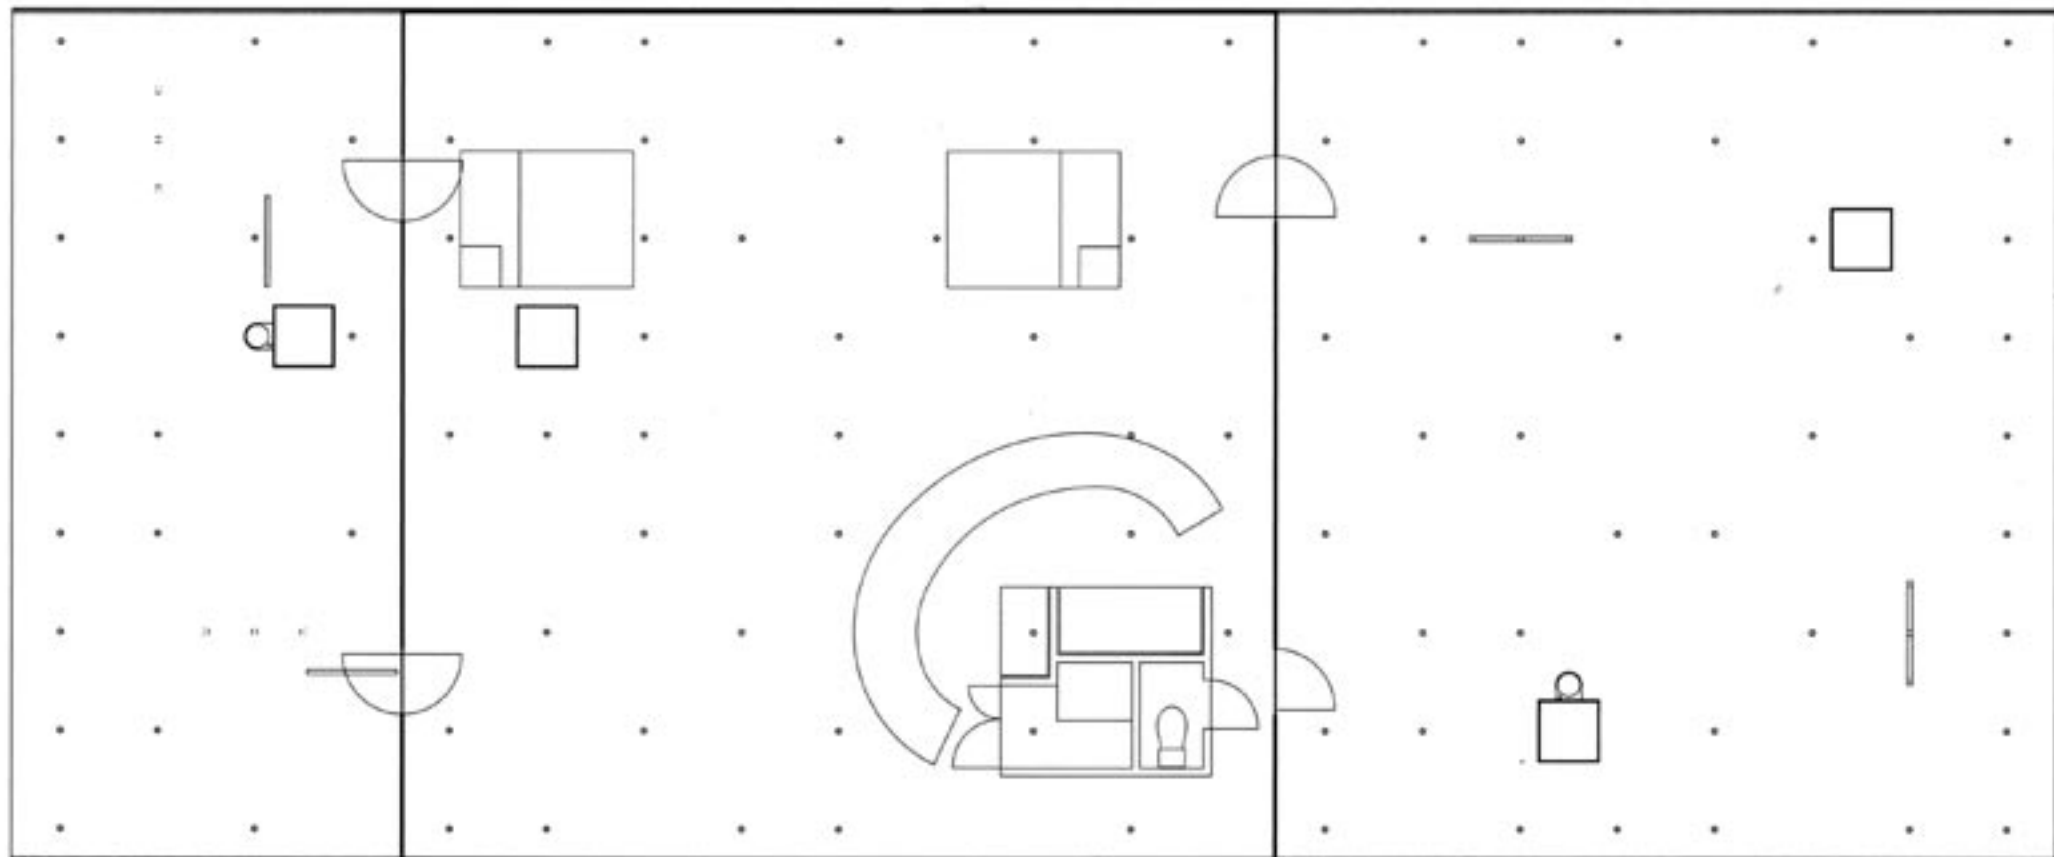

kazuyo sejima + ryue nishizawa | park café
ibaraki, japan | 1997-98

sources:
yuko hasegawa, 'kazuyo sejima + ryue nishizawa sanaa', electa, milano 2005